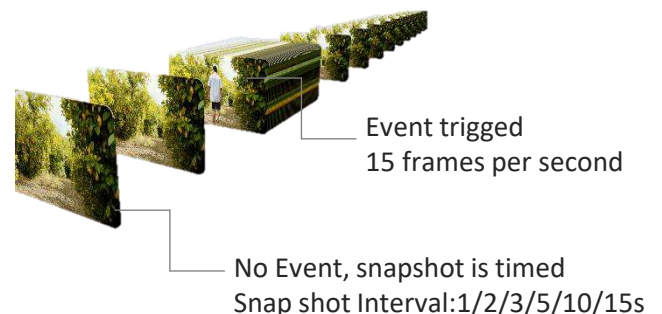

imou

AOV PT 4K Kit

4G & Wi-Fi

With 8W Solar Panel

IPC-SA7E-T-8M1T3/FSP008

The 4K 360° Pan & Tilt Long-lasting Battery Camera with AOV (Always-on Video) technology elevates your security experience to new heights. With 4K resolution, human detection + zoom tracking ensures enhanced protection. Combined with Imou Sense AI detection, it accurately identifies people, vehicles, and pets. Featuring 4G + dual-band WiFi6 connectivity, it adapts to all your network requirements.

AOV PT 4K enables you to view anywhere and anytime you want. It is designed for enjoying 24/7 off-the-grid freedom with the upgraded 5W solar panel and a powerful **15,000 mAh** battery. With just 2 hours of ample sunlight daily when using the included solar panel, it can meet the power consumption of up to 100 event triggers per day, eliminating any concerns about battery life.