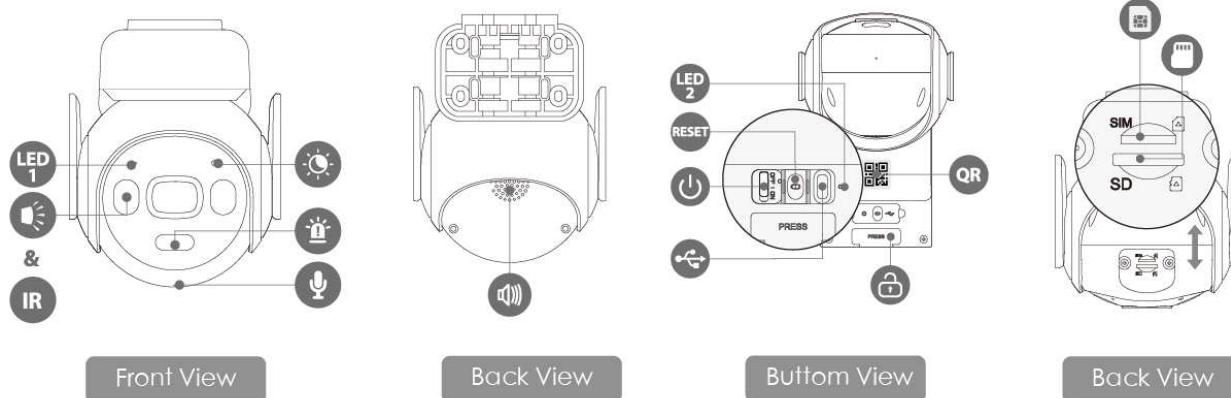

Specifications

Camera

Image Sensor	1/3" Progressive CMOS
Max Resolution	8MP (3840x2160)
Night Vision	20m (66ft) Distance
Focal Length	3.6mm Fixed Lens, F1.6
Pan & Tilt Lens	89°(H),45°(V),105°(D) 340°Pan& - 90°Tilt
Rechargeable Battery	15000mAh

General

Power supply	DC 5V 2A
Working Temperature	-20°C~+50°C (-4°F~122°F)
Charging Temperature	-10°C~+45°C (14°F~113°F)
Dimension(L×W×H)	177mm×110mm×142mm
Weight	1160g (2.56lb)
Certification	CE, MSDS

What's in the box

Camera

Camera × 1	SD Card × 1
Quick Start Guide × 1	SIM Card × 1
Power Cable (1m) × 1	
Mounting Bracket × 1	
Screw Position Stickers × 1	
Screw and Wall Anchor Pack × 1	

Video & Audio

Video Compression	H.265
Video Frame Rate	Up to 15fps Frame rate
Focal Length	8×Digital Zoom
Sound Channel	Two-way Audio

Network

Wi-Fi	IEEE802.11b/g/n/a/ac/ax 120m Open Field
4G	LTE FDD:B1/B3/B5/B7/B8/B20/B28 LTE TDD:B38/B40/B41
IMOU App	iOS, Android

Auxiliary Interface

Micro SD Card	up to 512GB
Built in Mic & Speaker	YES
Reset Button	YES

Notice Management

Human Detection	YES
Vehicle Detection	YES
Low-Battery	YES

Solar Panel

Solar Panel × 1
Mounting Bracket × 1
Screw and Wall Anchor Pack × 1
Quick Start Guide × 1