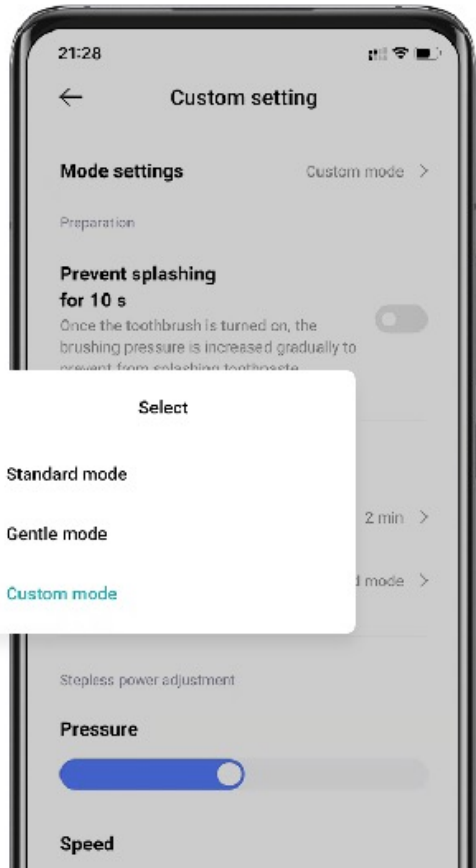

### Multiple power adjustment with high-frequency vibration

- 39600 times/min\* high-frequency vibrations delivers strong and stable power to effectively remove dental plaque, tartar and other stains.
- Shock absorbing materials are used to reduce the discomfort of hands.
- Brushing power can be directly adjusted from gentle to strong via the button on brush handle with multiple power levels can be chosen at will, suitable for different oral conditions

### Personalized Settings with App

- 3 recommended brushing modes
- 3 choices of brushing duration
- Overexerting reminder can help prevent gum bleeding
- Besides the gentle and standard modes, users can set favorite brushing speed and duration via a push-button or Xiaomi Home APP
- Detailed data and analysis reports can be viewed in Xiaomi Home APP to help you develop a good brushing habit.

### LED smart Display

- Brushing score, remaining battery and customized information, such as emojis, reminders and nicknames etc., can be displayed on the toothbrush.

### Dupont Nylon ultra-dense soft bristles

- Dupont Nylon non-irritant bristles specially designed for sensitive teeth, the ultra-dense bristles can go extensively into the gap of gums cleaning residue and stains
- The bristle is tested in accordance to FDA standard\* and is safe to use
- Convex-shaped bristles adapts to Bass Teeth Cleaning method\*
- 4mm ultra-thin brush head reduces discomfort, and helps easily clean the oral corners
- Each toothbrush is equipped with 2 brush heads by default