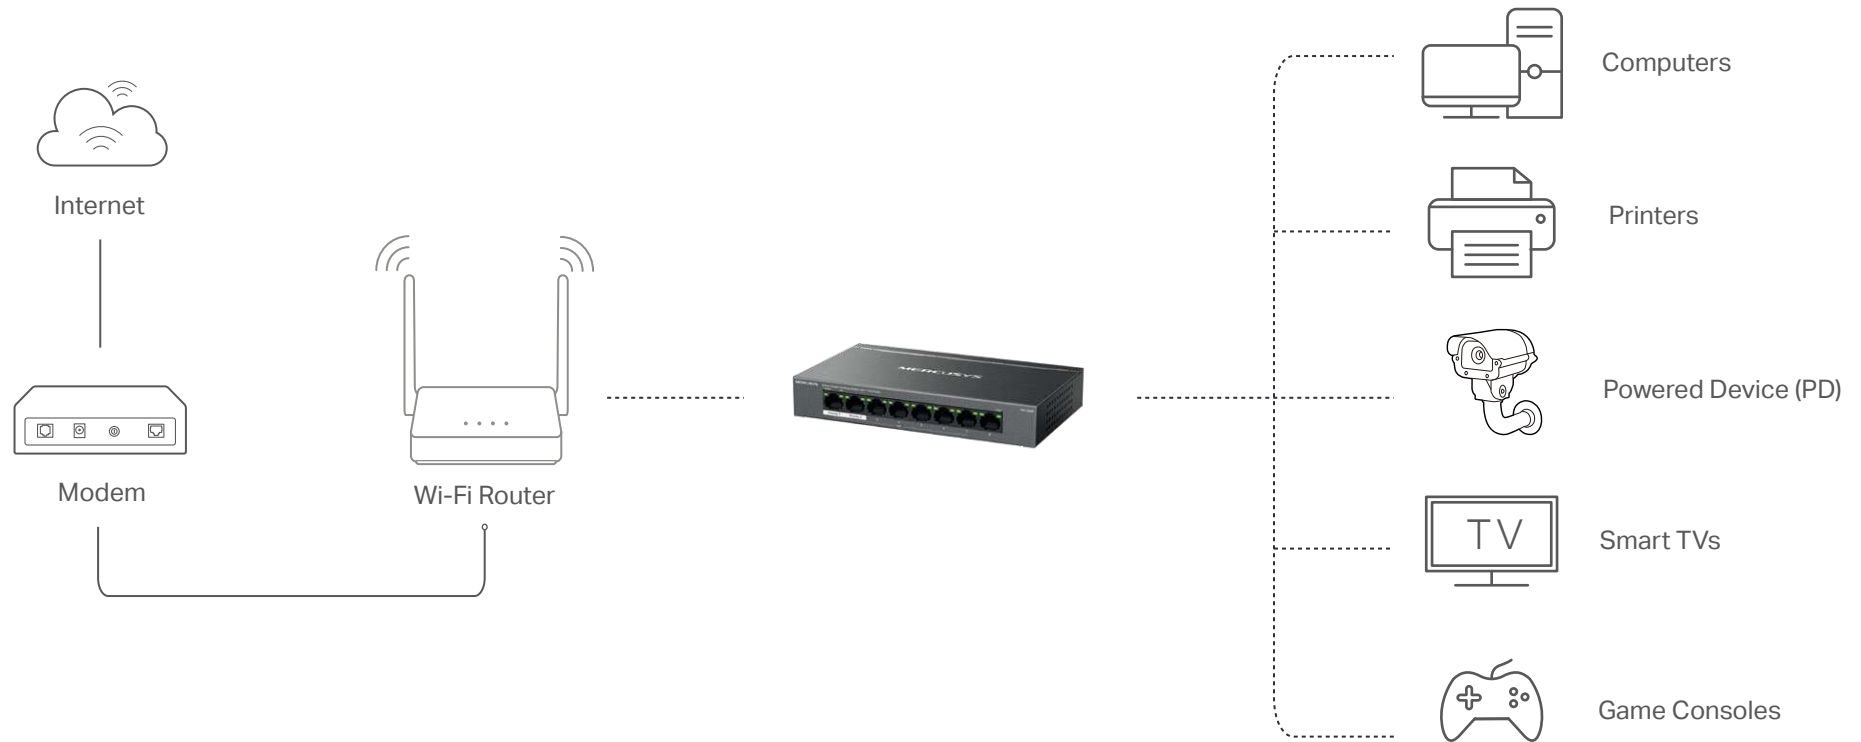

8-Port Gigabit Desktop Switch with 7-Port PoE+

Model: MS108GP

// Highlights

- 8× 10/100/1000 Mbps RJ45 ports
- With 7 PoE+ ports, transfers data and power on one single cable
- Support PoE Power up to 30 W for each PoE port and 65 W for all PoE ports*
- Increases PoE transmission distance to 250 m by Extend Mode*
- One click to divide traffic for specific ports for stability and security
- Works with IEEE 802.3af/at compliant PDs
- Allows for efficient heat dissipation and long network life
- Simple to use and saves time and effort

// Connections

Network deployment made simple with Power over Ethernet.

// Specifications

Product Picture	
Model	MS108GP
Standards	IEEE 802.3i, IEEE 802.3u, IEEE 802.3ab, IEEE 802.3x
Interface	8× 10/100/1000 Mbps RJ45 ports
Network Media (Cable)	10BASE-T:2-pair UTP/STP (≤100m) of Cat. 3 or above 100BASE-TX:2-pair UTP/STP (≤100m) of Cat. 5 or above 1000BASE-T:4-pair UTP/STP (≤100m) of Cat. 5e or above
PoE	PoE Standard: compatible with 802.3af/at PDs PoE Port 1–7, up to 30 W per port PoE Power Budget 65 W*
Auto-Negotiation	YES
Auto MDI/MDIX	YES
PoE Power on RJ45	Power+: pin 3 & pin 6 Power -: pin 1 & pin 2
Max Power Consumption	5.07W (22/50 Hz, no PD connected) 77.33W (220/50 Hz, with 65W PD connected)
Max Heat Dissipation	17.238 BTU/h (no PD connected) 262.922 BTU/h (with 65 W PD connected)
Forwarding Mode	Store and Forward
Switch Capacity	16 Gbps
MAC Address Table	8k, Auto-learning, Auto-aging
Extend Mode	YES
Isolation Mode	YES
Flow Control	YES
Fanless	YES
LED	Power, Link/Act, PoE Status
Dimensions	171*98*27mm (6.7*3.9*1.1 in)
Certification	CE, RoHS
Environment	Operating Temperature: 0°C to 40°C (32°F to 104°F) Storage Temperature: -40°C to 70°C (-40°F to 158°F) Operating Humidity: 10% to 90% RH, non-condensing Storage Humidity: 5% to 95% RH, non-condensing