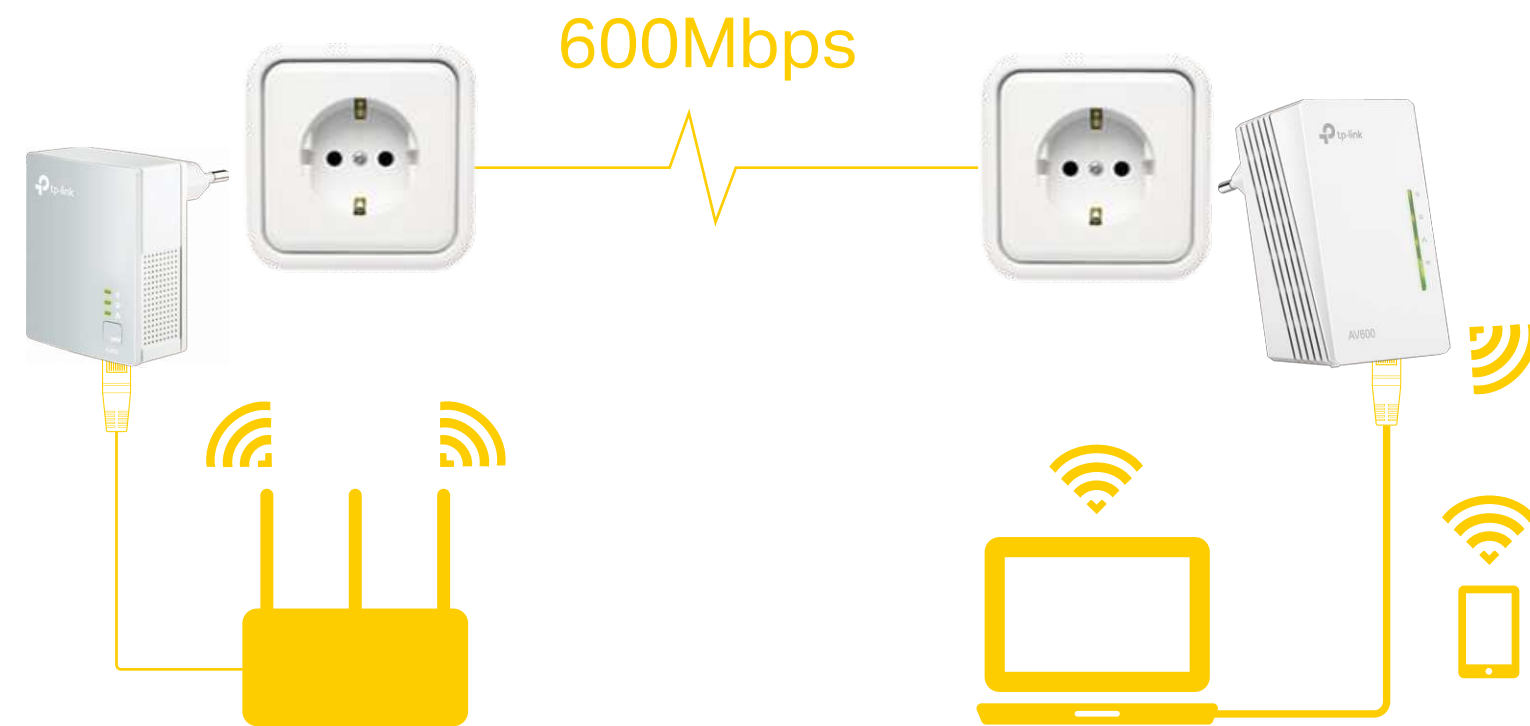

Copy your wireless network name (SSID) and password from your router instantly by pressing the Wi-Fi Clone button.

Settings in Sync with Wi-Fi Move

Any changes made to network settings will be automatically applied across the entire network.

Highlights

600Mbps over Powerline

HomePlug AV standard providing up to 600Mbps high speed data transmission over a home's existing electrical wiring, ideal for lag-free HD or 3D video streaming and online gaming.

300Mbps Wi-Fi

Extend 300Mbps wireless connections to previously hard-to-reach areas of your home and office.

Features

Speed

- Wireless N Standard – Wi-Fi speed of up to 300Mbps
- HomePlug AV – Provides up to 600Mbps high-speed data transmission over a home's existing electrical wiring
- Multiple Ethernet Ports – Create faster connections with PCs, consoles, STB and more
- Speed Optimization – Supports IGMP managed multicast IP transmission, optimizing IPTV streaming

Range

- 300 meters Range – Up to 300 meters/1000 feet range over existing electrical wiring

Ease of Use

- Wi-Fi Clone – Allows powerline extenders to copy the network name (SSID) and password from your router with one simple touch
- Wi-Fi Move – Automatically adopts Wi-Fi settings from your existing powerline network
- TP-Link tpPLC – Allows you to easily manage your network using the intuitive tpPLC App or the tpPLC Utility
- Plug, Pair and Play – Set up your powerline network in minutes