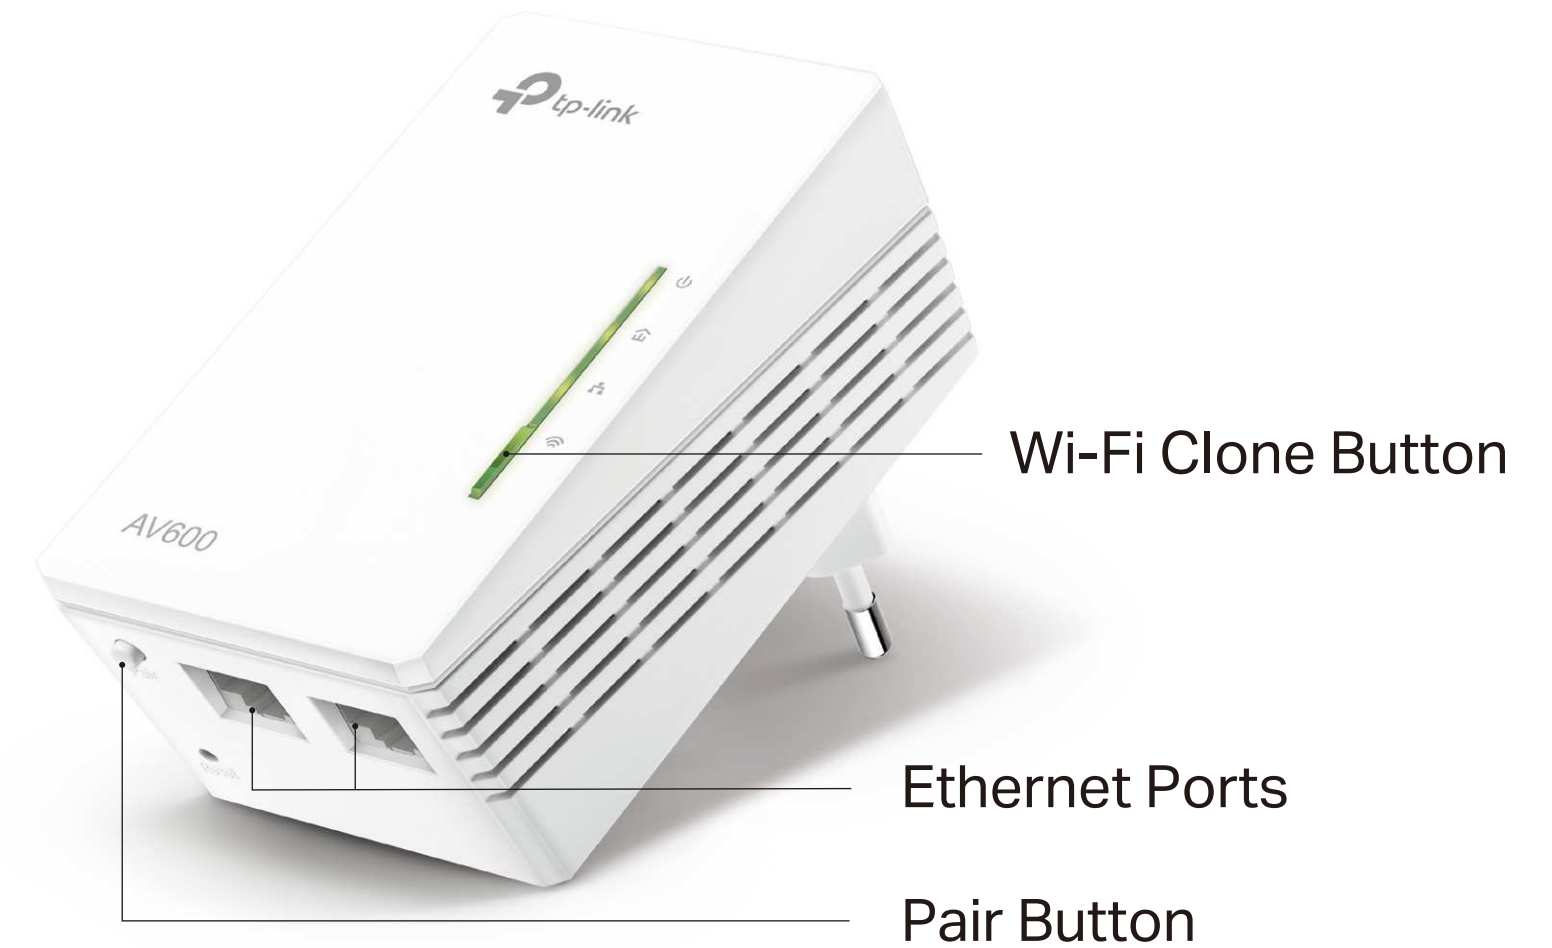

Specifications

Hardware

- Transmission Speeds:
  - Powerline: up to 600 Mbps
  - Ethernet: 10/100 Mbps
- Standards and Protocols:
  - HomePlug AV, IEEE 1901, IEEE 802.3, IEEE 802.3u, IEEE 802.11b/g/n
- Interface: 2 Ethernet Ports
- Plug Type: EU
- Button: Pair, Reset, Wi-Fi Clone
- LED Indicator: Power, Powerline, Ethernet, Wi-Fi
- Dimension (W x D x H): 3.7 × 2.1 × 1.6 in. (94 × 54 × 40 mm)
- IGMP: IGMP v1/v2/v3
- Power Consumption: Maximum: 5.6W, Typical: 5.2W
- Range: Up to 300 meters/1000 feet over existing electrical wiring
- Compatibility:
  - Compatible with all HomePlug AV & AV2 standard powerline adapters