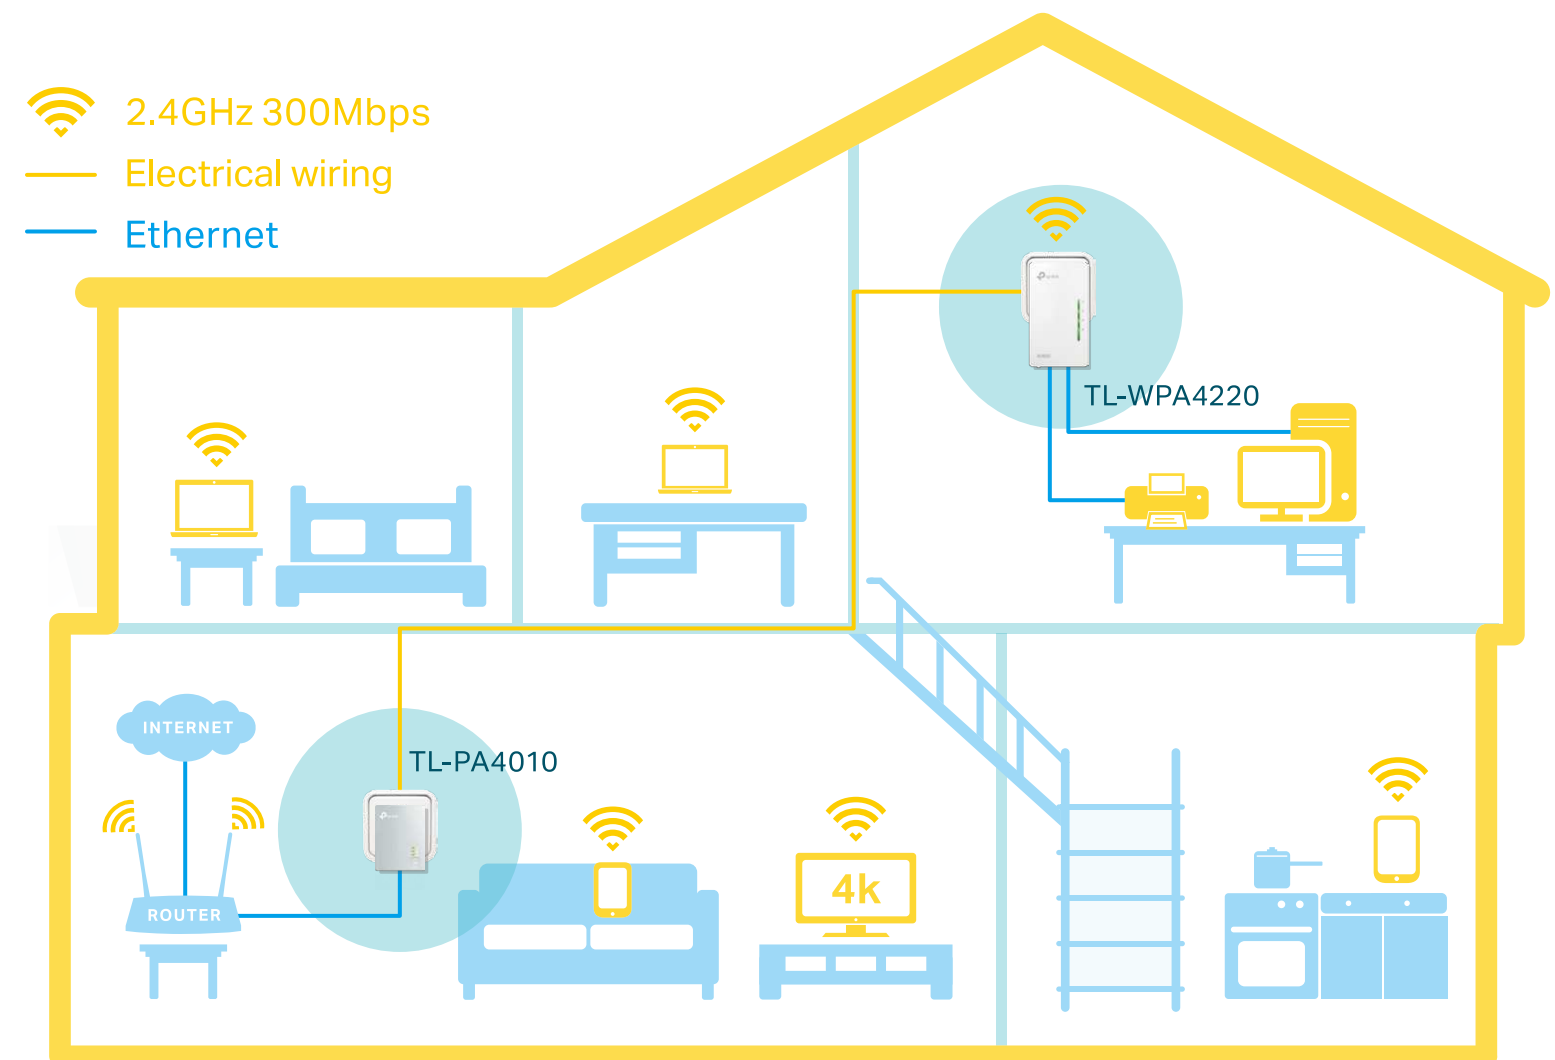

Highlights

600Mbps over Powerline

HomePlug AV standard providing up to 600Mbps high speed data transmission over a home's existing electrical wiring, ideal for lag-free HD or 3D video streaming and online gaming.

300Mbps Wi-Fi

Extend 300Mbps wireless connections to previously hard-to-reach areas of your home and office.

Features

Speed

- Wireless N Standard – Wi-Fi speed of up to 300Mbps
- HomePlug AV – Provides up to 600Mbps high-speed data transmission over a home's existing electrical wiring
- Multiple Ethernet Ports – Create faster connections with PCs, consoles, STB and more
- Speed Optimization – Supports IGMP managed multicast IP transmission, optimizing IPTV streaming

Range

- 300 meters Range – Up to 300 meters/1000 feet range over existing electrical wiring

Ease of Use

- Wi-Fi Clone – Allows powerline extenders to copy the network name (SSID) and password from your router with one simple touch
- Wi-Fi Move – Automatically adopts Wi-Fi settings from your existing powerline network
- TP-Link tpPLC – Allows you to easily manage your network using the intuitive tpPLC App or the tpPLC Utility
- Plug, Pair and Play – Set up your powerline network in minutes

Specifications

Hardware

- Transmission Speeds:
 - Powerline: up to 600 Mbps
 - Ethernet: 10/100 Mbps
- Standards and Protocols:
 - HomePlug AV, IEEE 1901, IEEE 802.3, IEEE 802.3u, IEEE 802.11b/g/n
- Interface: 2 Ethernet Ports
- Plug Type: EU
- Button: Pair, Reset, Wi-Fi Clone
- LED Indicator: Power, Powerline, Ethernet, Wi-Fi
- Dimension (W x D x H): 3.7 × 2.1 × 1.6 in. (94 × 54 × 40 mm)
- IGMP: IGMP v1/v2/v3
- Power Consumption: Maximum: 5.6W, Typical: 5.2W
- Range: Up to 300 meters/1000 feet over existing electrical wiring
- Compatibility:
 - Compatible with all HomePlug AV & AV2 standard powerline adapters