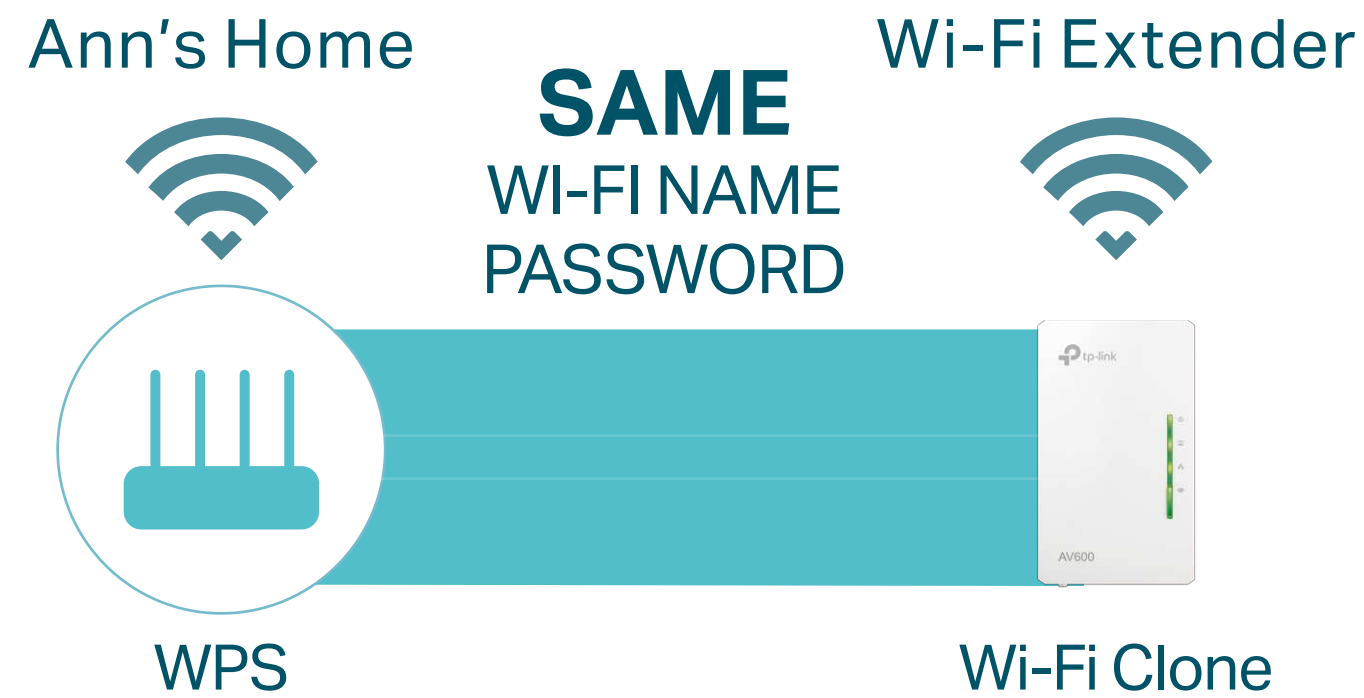

AV600 Powerline Wi-Fi Extender

Instant Wi-Fi & Wired
Network Everywhere

TL-WPA4220

HomePlug
AV 600Mbps

300Mbps
Wi-Fi

Wi-Fi
Auto-Sync

Highlights

Simple Setup with Wi-Fi Clone

Copy your wireless network name (SSID) and password from your router instantly by pressing the Wi-Fi Clone button.

Settings in Sync with Wi-Fi Move

Any changes made to network settings will be automatically applied across the entire network.

Highlights

600Mbps over Powerline

HomePlug AV standard providing up to 600Mbps high speed data transmission over a home's existing electrical wiring, ideal for lag-free HD or 3D video streaming and online gaming.

300Mbps Wi-Fi

Extend 300Mbps wireless connections to previously hard-to-reach areas of your home and office.

Features

Speed

- Wireless N Standard – Wi-Fi speed of up to 300Mbps
- HomePlug AV – Provides up to 600Mbps high-speed data transmission over a home's existing electrical wiring
- Multiple Ethernet Ports – Create faster connections with PCs, consoles, STB and more
- Speed Optimization – Supports IGMP managed multicast IP transmission, optimizing IPTV streaming