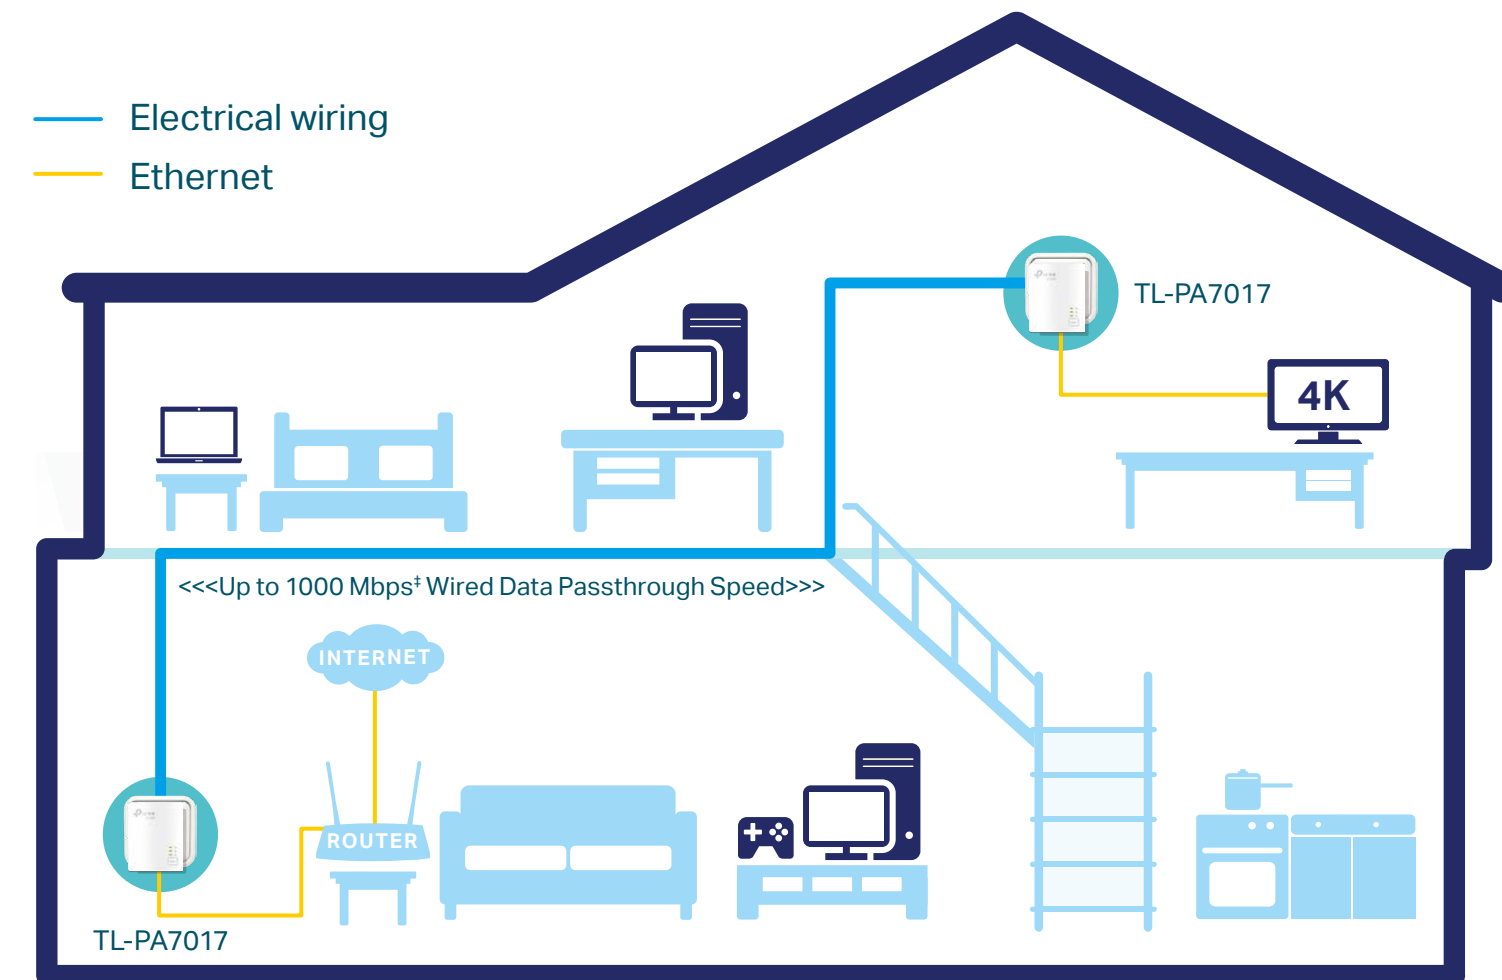

# AV1000 Gigabit Powerline Starter Kit

Extend Reliable Gigabit Network Using Existing Electrical Wiring

TL-PA7017 KIT

HomePlug AV2  
1000Mbps

Compact Design

Power Saving

Plug and Play

Gigabit Ethernet

## Get Reliable Gigabit Network from Any Outlet

The AV1000 Gigabit Powerline Starter Kit brings internet to any area with a power outlet using your home's electrical wiring.

- No need for new wires or drilling
- Network passes through walls and floors