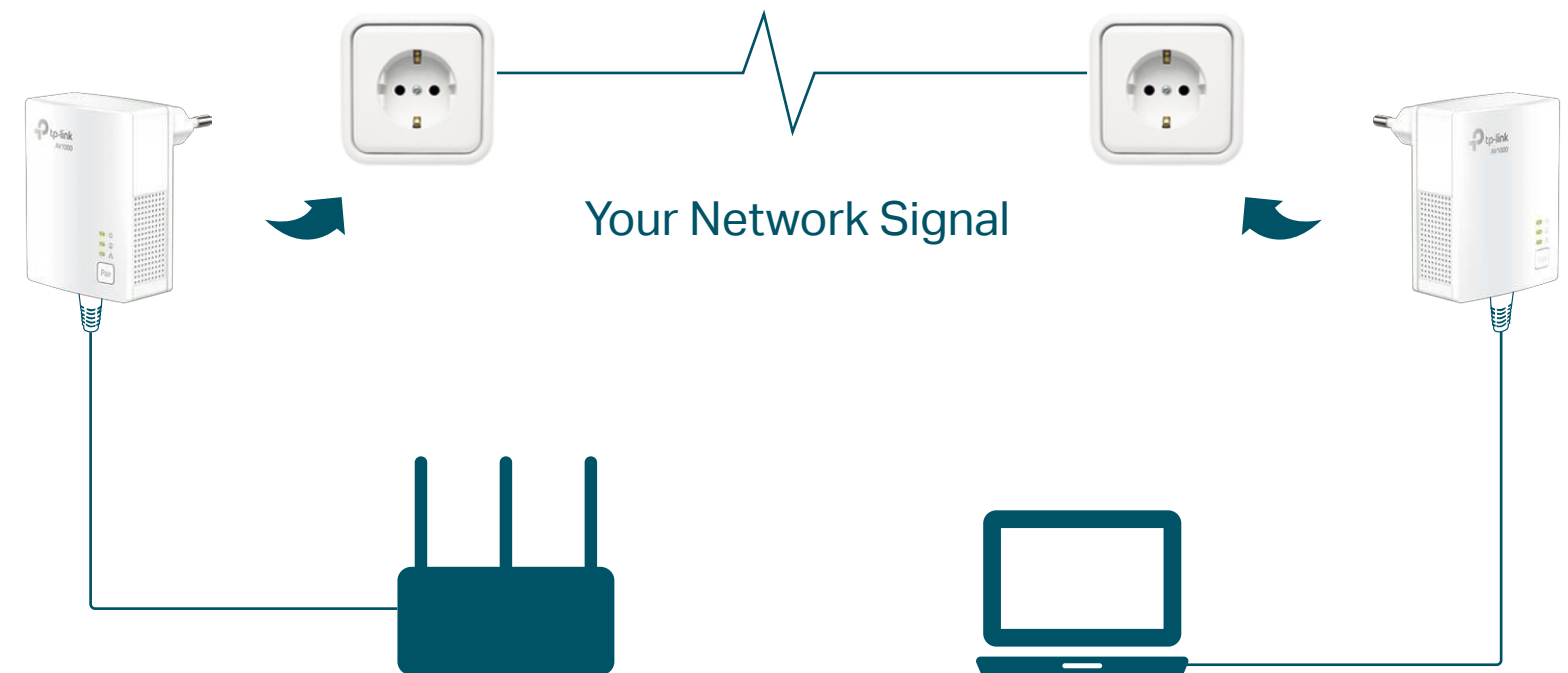

## Get Reliable Gigabit Network from Any Outlet

The AV1000 Gigabit Powerline Starter Kit brings internet to any area with a power outlet using your home's electrical wiring.

- No need for new wires or drilling
- Network passes through walls and floors

## Plug and Play

Powerline adapters and extenders must be deployed in a set of two or more, and be connected to the same electrical circuit.

## HomePlug AV2 Standard Compliant

The HomePlug AV2 standard creates high-speed data transfer rates of up to 1000Mbps<sup>†</sup> to support all your online activities.