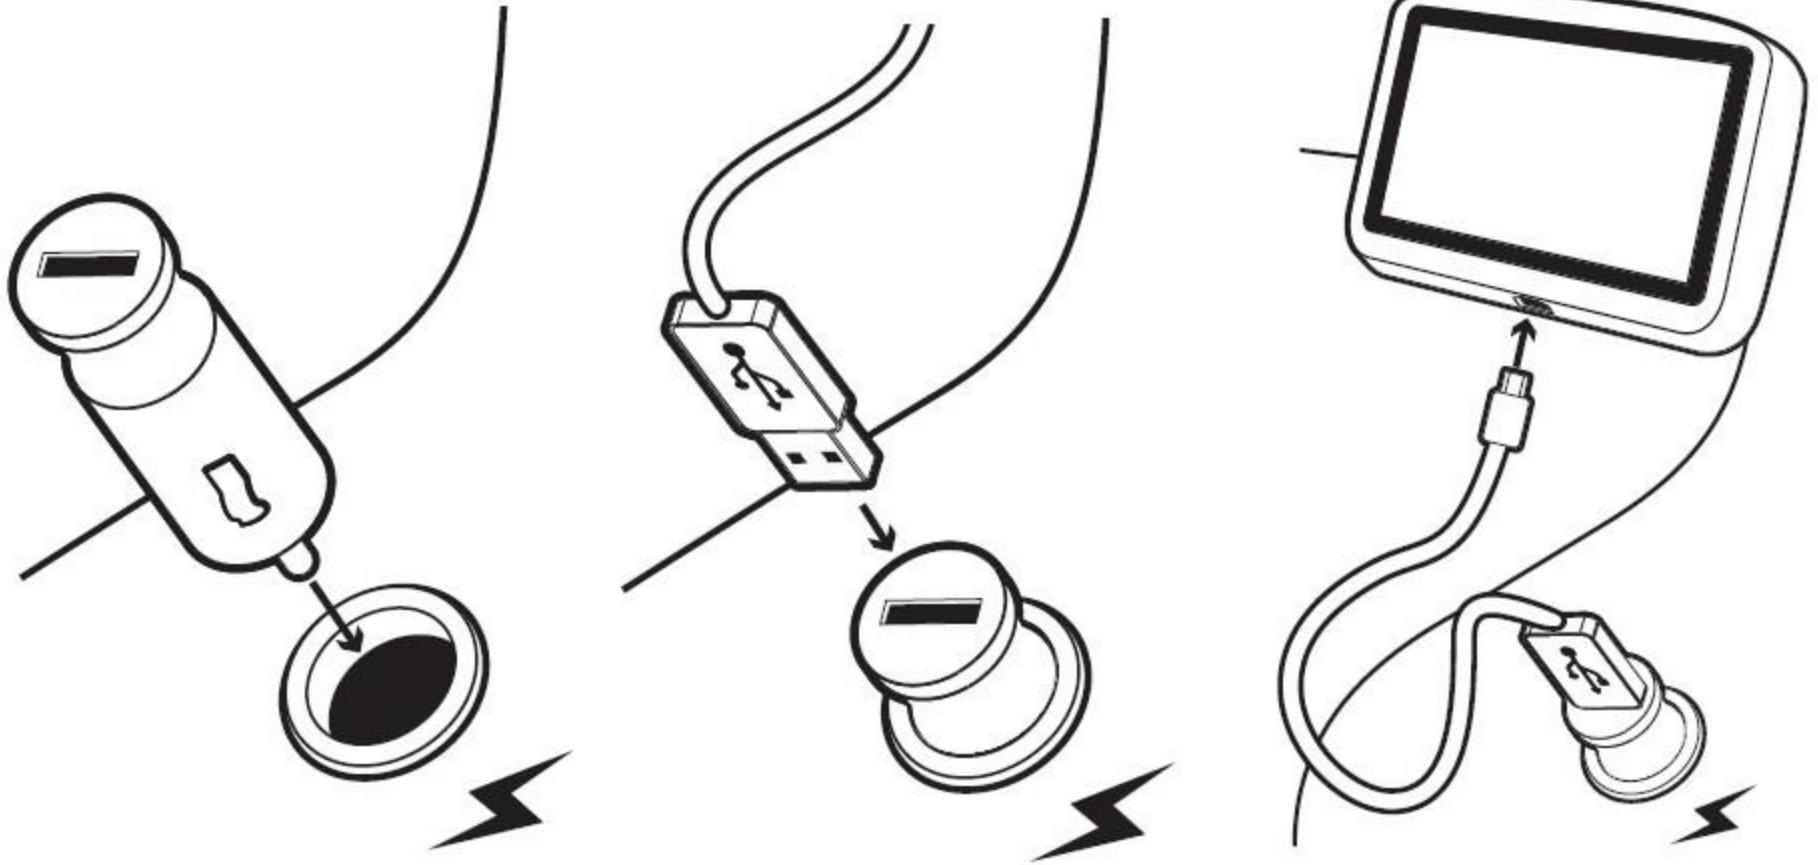

# Logistical details

---

- **Box content:**
  - CLA adapter
  - 1.5 meter CLA cable
  - Plastic tray
  - Window box (W\*D\*H) : 90 \* 40 \* 230