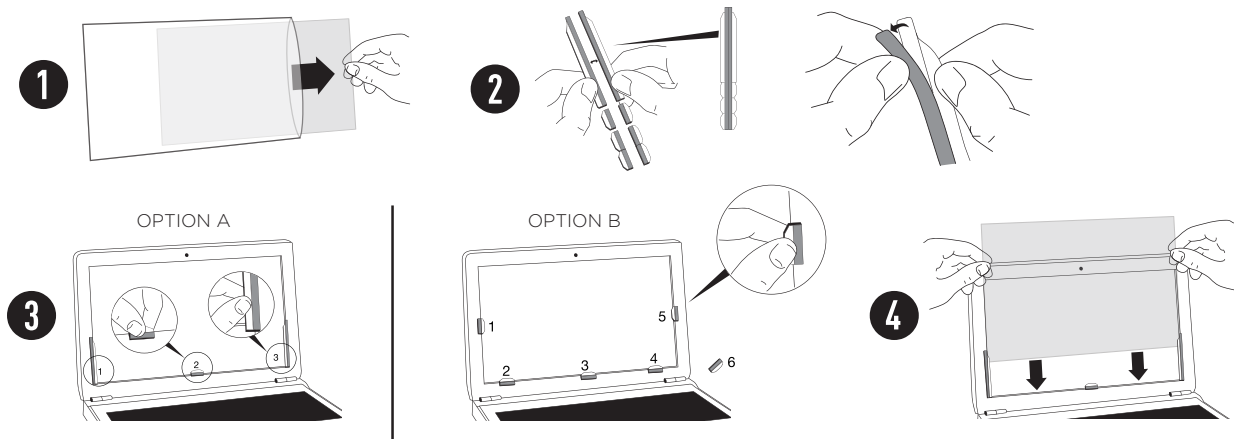

PCB quantity

10

PRIVACY FILTERS

PRIVACY FILTER FOR LAPTOP AND PC

INSTRUCTIONS FOR USE

FOR SCREEN WITH FRAME*

FOR SCREEN WITHOUT FRAME*

TO REFRESH ADHESIVES STRIPES : Remove the privacy screen from your device, then rinse the privacy screen under running warm water, rubbing adhesive lightly with your finger to remove debris. Gently fan filter to dry or use transparent tape to remove surface debris.

*** REMOVABLE SOLUTION :** You can use at any moment your device without the privacy screen by putting it back into the transparent sleeve.

CAUTION : DO NOT EXERT EXCESSIVE FORCE OR USE AN ABRASIVE CLOTH WHEN CLEANING THE SURFACE OF THE PRIVACY SCREEN. DO NOT BEND THE PRIVACY SCREEN.