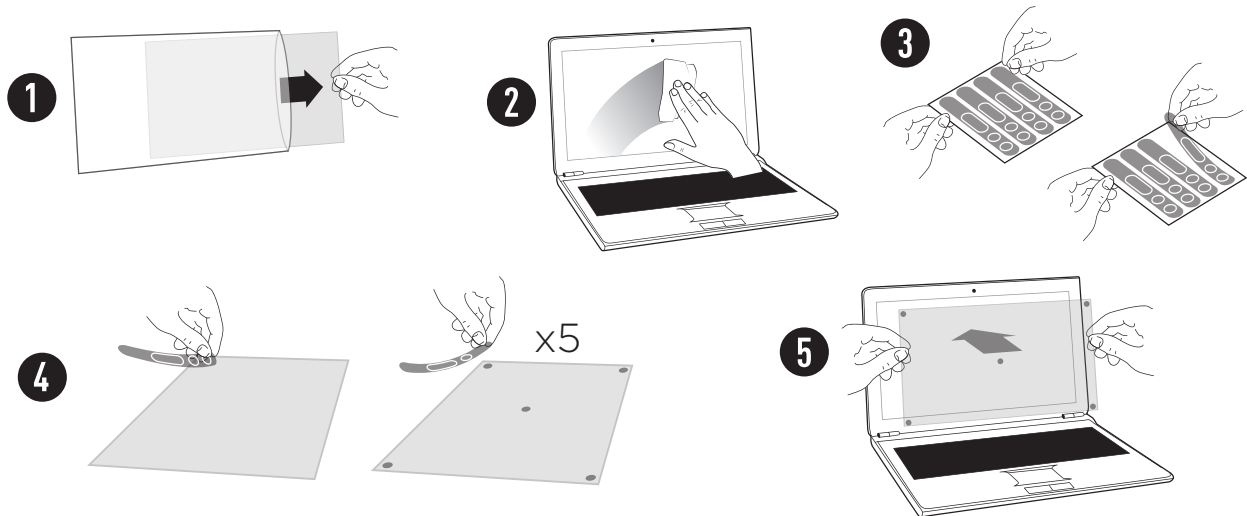

PCB quantity

10

PRIVACY FILTERS

PRIVACY FILTER FOR LAPTOP AND PC

INSTRUCTIONS FOR USE

FOR SCREEN WITH FRAME*

FOR SCREEN WITHOUT FRAME*

TO REFRESH ADHESIVES STRIPES : Remove the privacy screen from your device, then rinse the privacy screen under running warm water, rubbing adhesive lightly with your finger to remove debris. Gently fan filter to dry or use transparent tape to remove surface debris.

*** REMOVABLE SOLUTION :** You can use at any moment your device without the privacy screen by putting it back into the transparent sleeve.

CAUTION : DO NOT EXERT EXCESSIVE FORCE OR USE AN ABRASIVE CLOTH WHEN CLEANING THE SURFACE OF THE PRIVACY SCREEN. DO NOT BEND THE PRIVACY SCREEN.