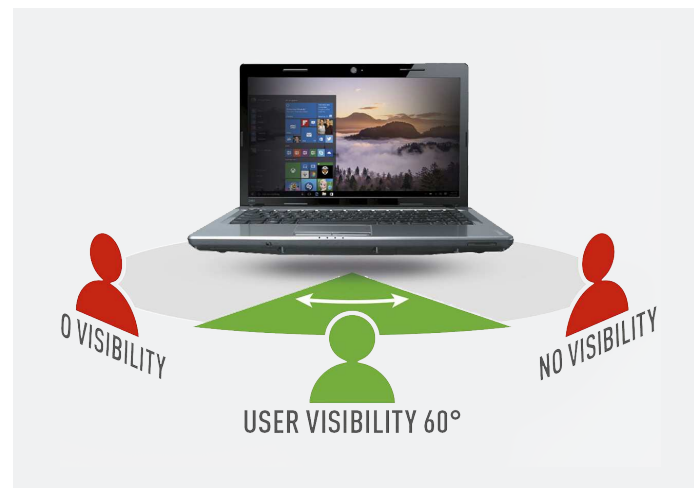

PRIVACY FILTERS

MOBILIS[®] privacy filters use a microshutter technology which allows only the person in front of the screen to view the displayed data.

This essential protection allows you to work in total security whether in public spaces, trains, planes...or even at the office !

PRIVACY FILTER FOR LAPTOP AND PC

- Effectively protects your onscreen data from prying eyes : only the person in front of the screen can view the displayed data (side protection)

- Reversible : glossy finish for improved clarity; matt finish to reduce glare and the appearance of fingerprints

- 2 attachment systems : for screens with/without bezel

- Compatible with touchscreens < 15"

PRIVACY FILTERS

PRIVACY FILTER FOR LAPTOP AND PC

- + Easy to install - removable and adjustable
- + Installation kit provided :
cleaning wipes/microfibre cloth/dust protection/easy-on and easy-off