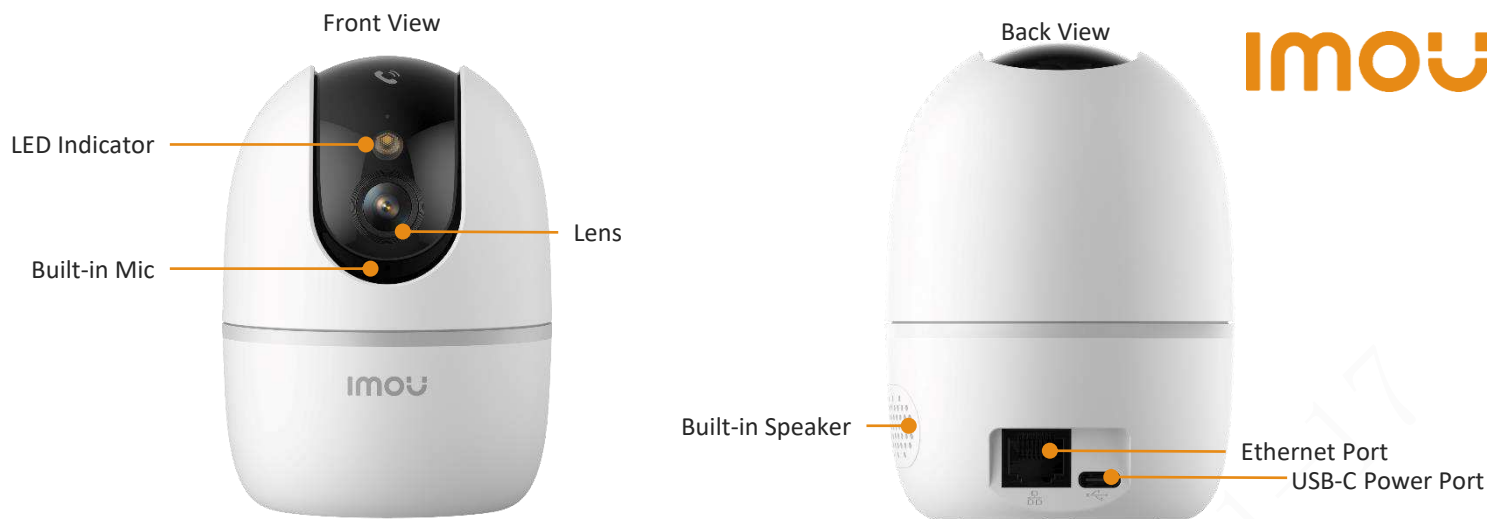

Specifications

Camera

Image Sensor	1/2.7" Progressive CMOS
Max Resolution	8MP(3840×2160)
Night Vision	15m (49ft) Distance
Focal Length	3.6mm Fixed Lens
Pan & Tilt Lens	89°(H),45°(V),105°(D) 355°Pan& -5~80°Tilt

Video & Audio

Video Compression	H.265/H.264
Video Frame Rate	Up to 15fps Frame rate
Focal Length	8×Digital Zoom
Sound Channel	Two-way Audio

Notice Management

Human/Pet Detection	YES
Abnormal Sound Alarm	YES
One-touch Call Notification	YES

Network

Wi-Fi	Wi-Fi: 2.4GHz&5GHz Dual-band Wi-Fi 6 2.4GHz: IEEE802.11b/g/n/ax 5GHz: IEEE802.11a/n/ac/ax
Imou App	iOS, Android

Auxiliary Interface

Micro SD Card	up to 512GB
Built in Mic & Speaker	YES
Reset Button	YES

General

Power supply	DC 5V 1.5A
Power Consumption	< 7.5W
Working Environment	-10°C~+45°C, Less Than 95%RH
Dimension(L×W×H)	77.4mm×77.4mm×106mm
Weight	0.224kg
Certification	CE、Onvif

What's in the box

Camera × 1	Screw Package × 1	Quick Start Guide × 1	Mounting Plate × 1
Power Adapter × 1	Installation Position Map × 1