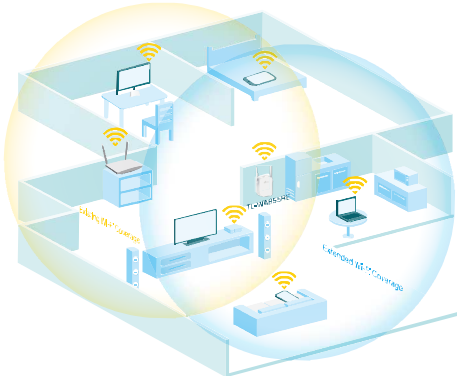

# 300Mbps Wi-Fi Range Extender

Stable Wi-Fi Extension

TL-WA855RE

300Mbps Wireless Speed

Intelligent Signal Indicator Light

Tether App

## Extend the Range of Your Wi-Fi Network

The 300Mbps Wi-Fi Range Extender connects to your router wirelessly, strengthening and expanding its signal into areas it can't reach on its own, achieving speed of 300Mbps.

## Perfect Location at a Glimpse

An Intelligent Signal light helps you quickly find the best location to install the range extender.

- blue Good connection
- red Too far away from the router