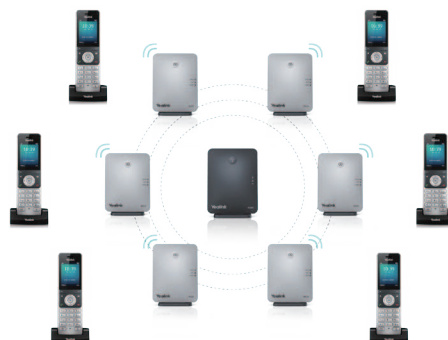

Compliance

IC: 10741A-RT30