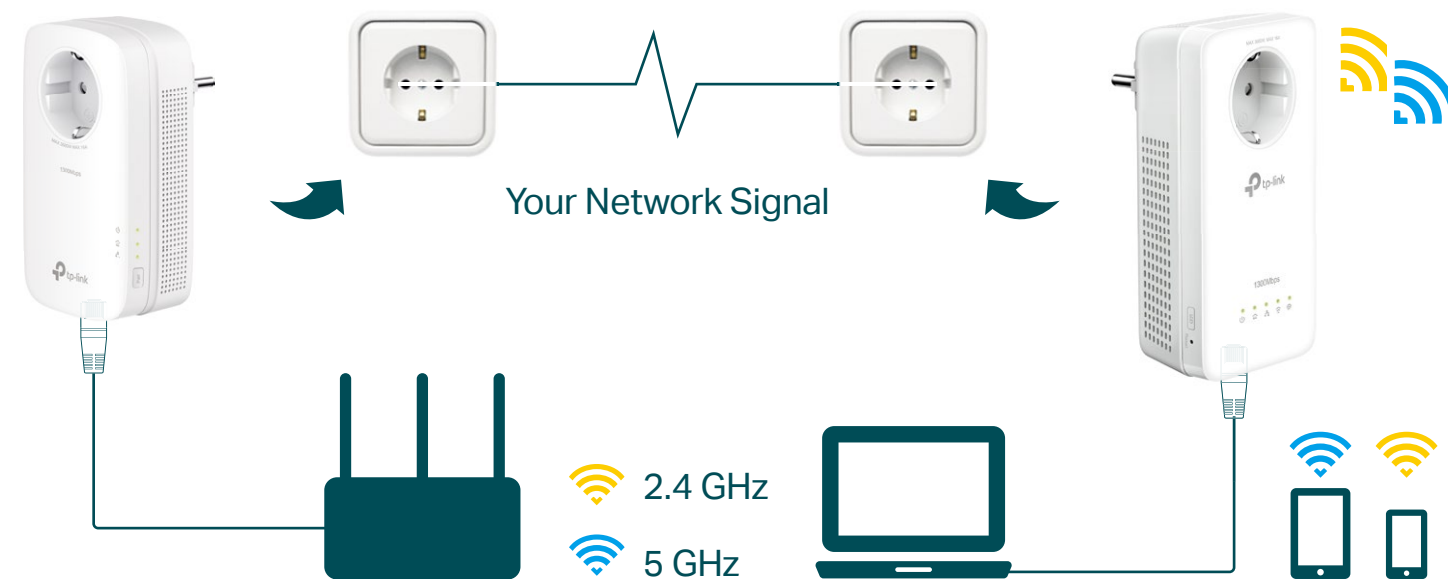

📶 2.4 GHz 300 Mbps
📶 5 GHz 867 Mbps

Highlights

Three Gigabit Ethernet Ports

Provide warp speed wired connections for 4K video streaming, lag-free gaming, and more.

1,300 Mbps Powerline with 2x2 MIMO†

Establish multiple simultaneous connections to improve data transfer rates, stability, and coverage.

Highlights

Plug and Play

Powerline adapters and extenders must be deployed in a set of two or more and be connected to the same electrical circuit.

One-Touch Wi-Fi Configuration

Copy wireless settings from a router to the extender using the same SSID and password with just a tap.

Features

Speed

- HomePlug AV2 – Provides up to 1300Mbps high speed data transmission over a home's existing electrical wiring
- Wireless AC Standard – Dual-band Wi-Fi speeds of 300Mbps on the 2.4GHz band and 867Mbps on the 5GHz band
- Multiple Gigabit Ports – Three gigabit Ethernet ports for game consoles, smart TVs, or media receivers

Wi-Fi Range

- Expansive Coverage – Utilizes any household power circuit to deliver data over distances of up to 300 meters

Security

- Pair Button – Provides a connection with 128-bit AES encryption, at the touch of "Pair" button
- Parental Controls – Manage when and how connected devices can access the internet