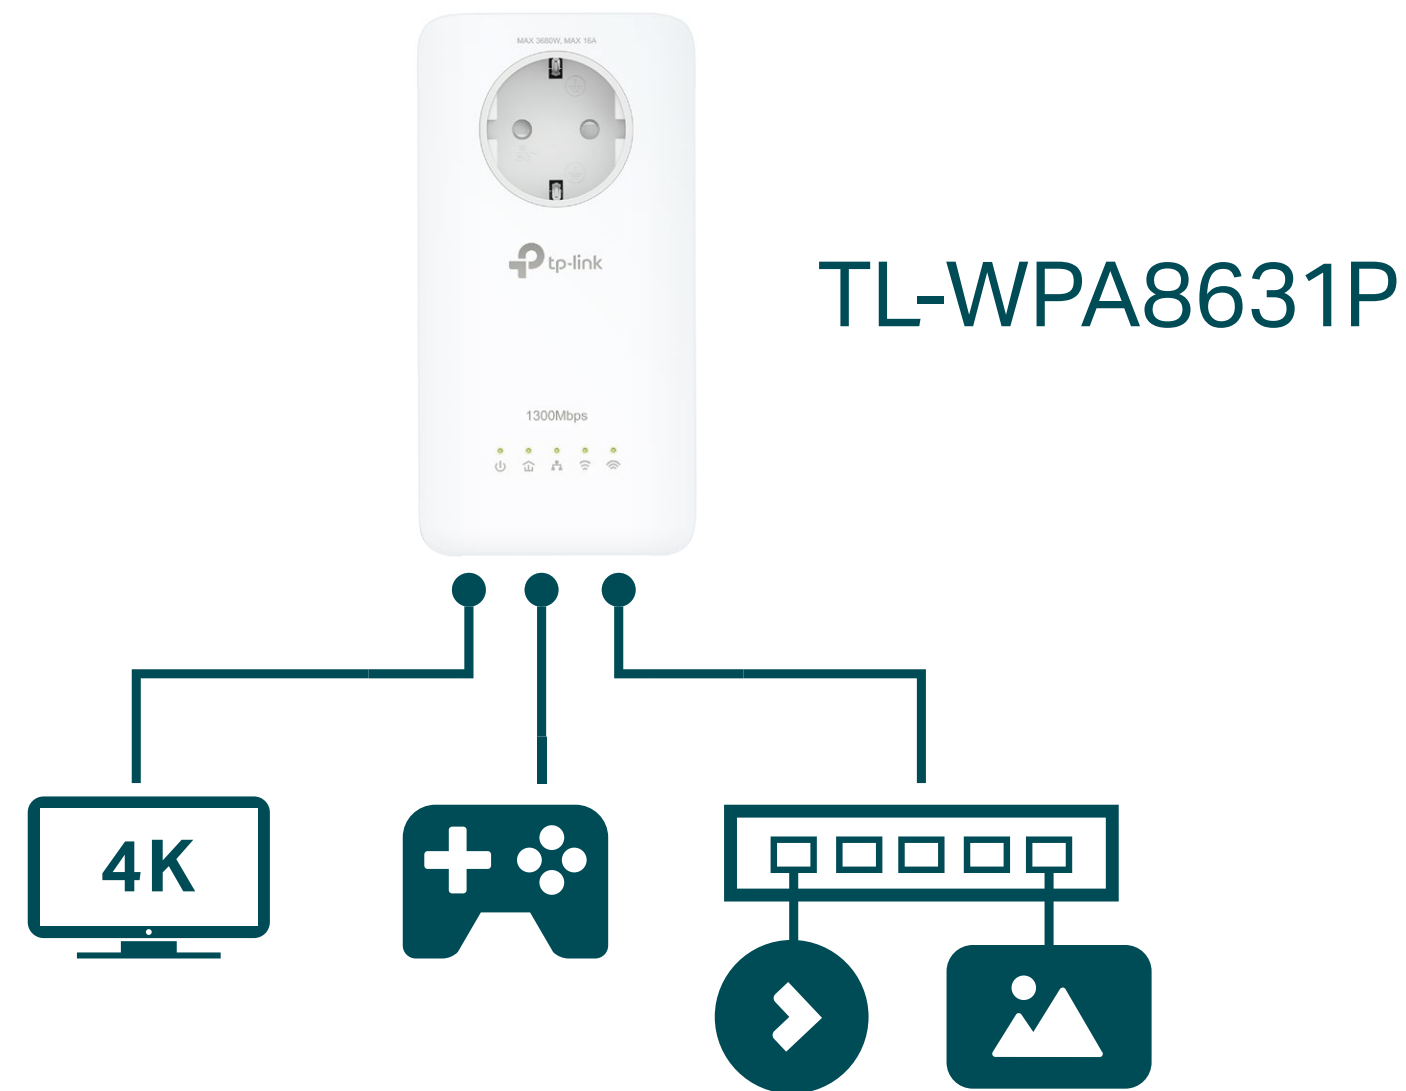

Highlights

Three Gigabit Ethernet Ports

Provide warp speed wired connections for 4K video streaming, lag-free gaming, and more.