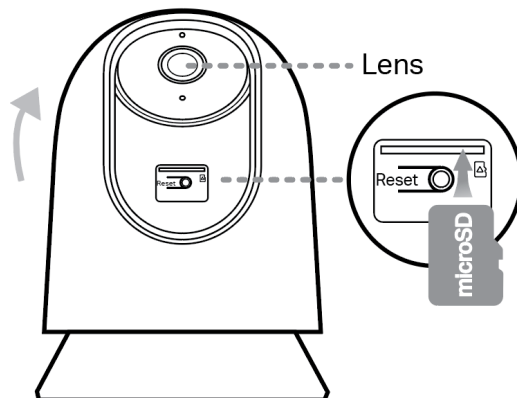

// Specifications

Network

- Wireless Rate:
  11Mbps(802.11b)
  54Mbps(802.11g)
  72.2Mbps(802.11n)
- Frequency: 2.4GHz
- Wireless Security: WPA/WPA2-PSK
- Security: 128 bit AES encryption with SSL/TLS
- Protocol: TCP/IP, DHCP, ICMP, DNS, NTP, HTTPS, TCP, UDP

Others

- Certification: CE, NCC, BSMI, NTRA, KC, RCM, ONVIF
- Package Contents:
  Pan/Tilt Home Security Wi-Fi Camera (MC210) × 1
  Power Adapter × 1
  Mounting Anchors × 2
  Mounting Screws × 2
  Mounting Template Sticker × 1
  Quick Start Guide
- Operating Temperature: 0 °C ~ 40 °C (32°F ~ 104°F)
- Storage Temperature: -40°C~60°C (-40°F~140°F)
- Operating Humidity: 10%~90%RH, Non-condensing
- Storage Humidity: 0%~90%RH, Non-condensing

Specifications are subject to change without notice.

†microSD card sold separately.

‡Subscribe for cloud storage at <https://www.mercusys.com/cameracare/>

*The maximum supported video frame rate depends on local power supply specifications. In regions with 60 Hz power, up to 30 FPS can be achieved; in regions with 50 Hz power, the maximum is 25 FPS.