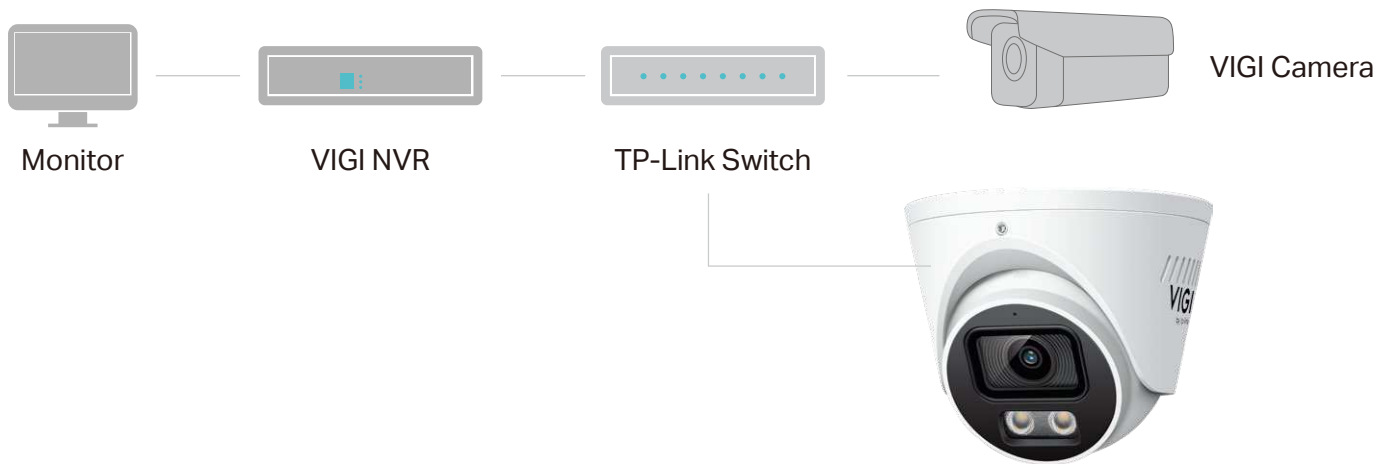

// LightPro Night Vision Technology

Intelligently switches between IR and full-color night vision by detecting people or vehicles, effectively minimizing light pollution and conserving energy.

// Smart Detection

Human & Vehicle
Classification

Intrusion Detection

Line-Crossing
Detection

Abnormal Sound
Detection

Region Entering
Detection

Region Exiting
Detection

Loitering
Detection

Scene Change
Detection

// VIGI Surveillance Solution

The VIGI professional surveillance system by TP-Link is dedicated to protecting the business that you've worked hard to build—whenever, wherever.

Outstanding functions, reliable quality guarantees, and simplified installation work together to ensure your business stays safe and sound.

// Flexible Installation

Easily route your camera's cable into a dropped ceiling or avoid drilling by slotting it through the camera's side outlet.

// Build Features

*The microSD card is not included in the package.