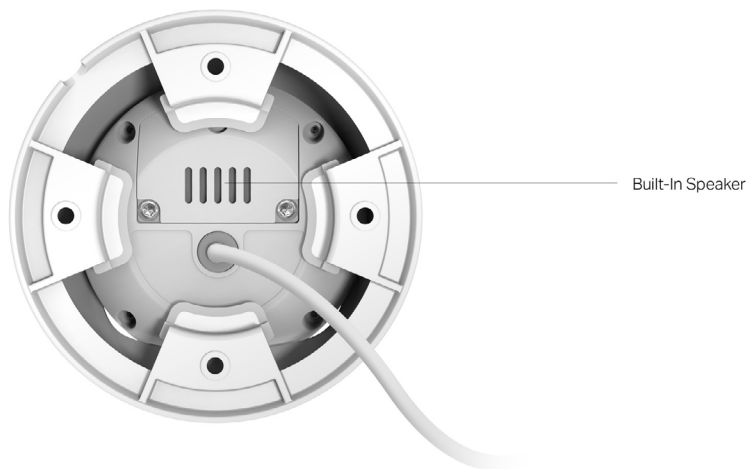

// VIGI Surveillance Solution

The VIGI professional surveillance system by TP-Link is dedicated to protecting the business that you've worked hard to build—whenever, wherever.

Outstanding functions, reliable quality guarantees, and simplified installation work together to ensure your business stays safe and sound.

// Flexible Installation

Easily route your camera's cable into a dropped ceiling or avoid drilling by slotting it through the camera's side outlet.

// Build Features

*The microSD card is not included in the package.