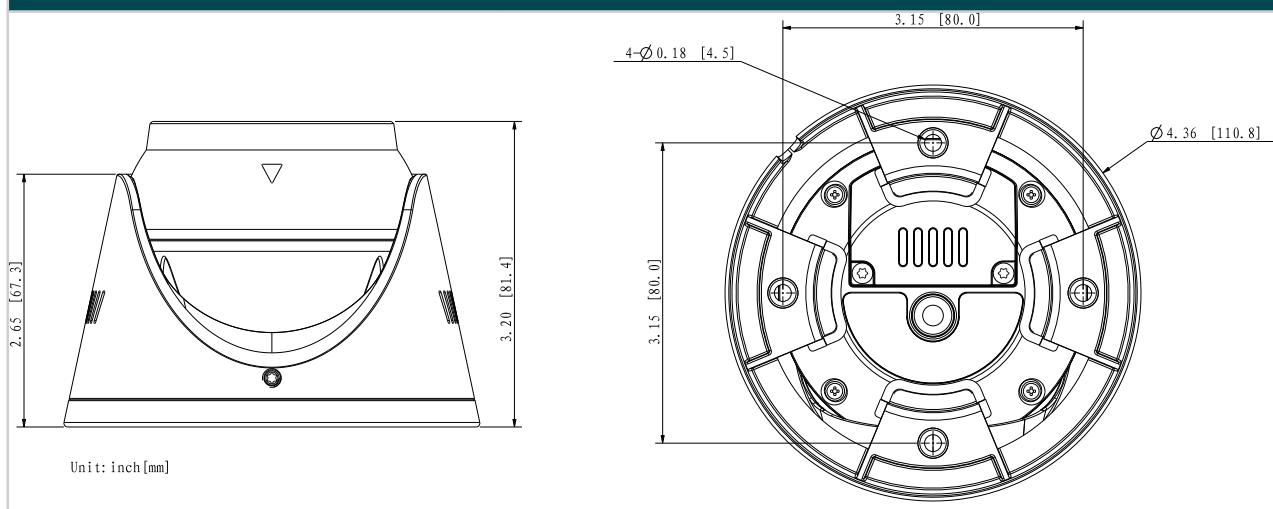

Power Supply	• 12V DC $\pm$ 5%, Max. 15.6 W, 5.5 mm Coaxial Power Plug • PoE: 802.3at, Class 4, Max. 17.9 W
Protection	IP67 Weatherproof
Material	Metal
Net Weight	0.55 Kg
Product Dimensions	Φ4.4 $\times$ 3.2 in (Φ111 $\times$ 81.4 mm)
Certifications	CE, NTRA, VCCI, KC, IC, BSMI, FCC, IP67, ONVIF

Dimensions

†Calculations are based on laboratory testing. Actual data is not guaranteed and will vary as a result of client limitations and environmental factors.

‡This feature must be used with VIGI specified software.

**Micro SD card is not included in the package.

Specifications are subject to change without notice and can be found at www.vigi.com.

©2025 TP-Link