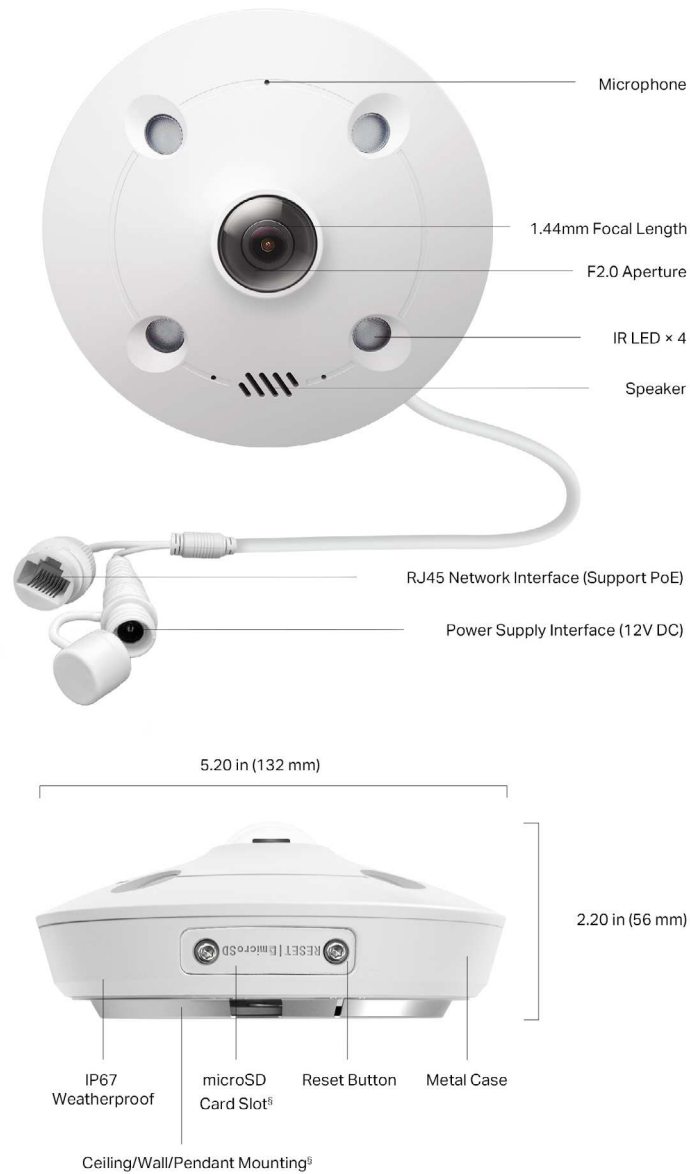

Dimensions

®The microSD card and pendant mounting kits are not included in the package.

*Calculations based on laboratory testing using a 3MP VIGI camera, and an actual performance may vary according to the amount of activity recorded, resolution and other variables.

**The microSD card and pendant mounting kits are not included in the package.

Specifications are subject to change without notice and can be found at www.tp-link.com.

©2024 TP-Link