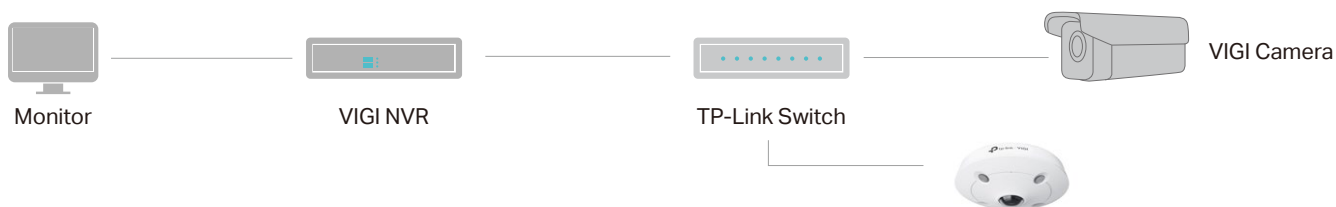

## // 360° Panoramic View

Covers all four corners with a single 360° panoramic view. Perfect for stores, offices, warehouses, and more.

## // Smart Detection

Intrusion Detection

Line-Crossing Detection

Abnormal Sound Detection

Region Entering Detection

Region Exiting Detection

## // Flexible Installation

Find the perfect vantage point by simply securing your camera to the ceiling, wall, or pendant.\*

## // Specifications

Camera	
Product Model	InSight S655l
Image Sensor	1/2.7" Progressive Scan CMOS
Shutter Speed	1/3 to 1/10000 s
Slow Shutter	Yes
Min. Illumination	Color: 0.01 Lux; 0 Lux with IR
Day/Night Mechanism	IR Cut Filter
Day/Night Switch	Unified/ Scheduled/ Auto
Lens	
Focal Length	Fixed Focal Lens
Focal Length	1.44 mm
Aperture	F2.0
FOV	Horizontal FOV: 180°, Vertical FOV: 180°, Diagonal FOV: 180°
Lens Mount	M12*P0.5
DORI Distance	Detect: 28.8 m (94 ft) Observe: 12 m (39 ft) Recognize: 5.7 m (19 ft) Identify: 2.8 m (9 ft)
Illuminator	
IR LED	<ul style="list-style-type: none"><li>• Quantity: 4</li><li>• Range: 10m</li><li>• Wavelength: 850nm</li></ul>
White LED	N/A
Illuminator On/Off Control	Auto/Scheduled/Always on/Always off
Video	
Max. Resolution	2560 × 1920