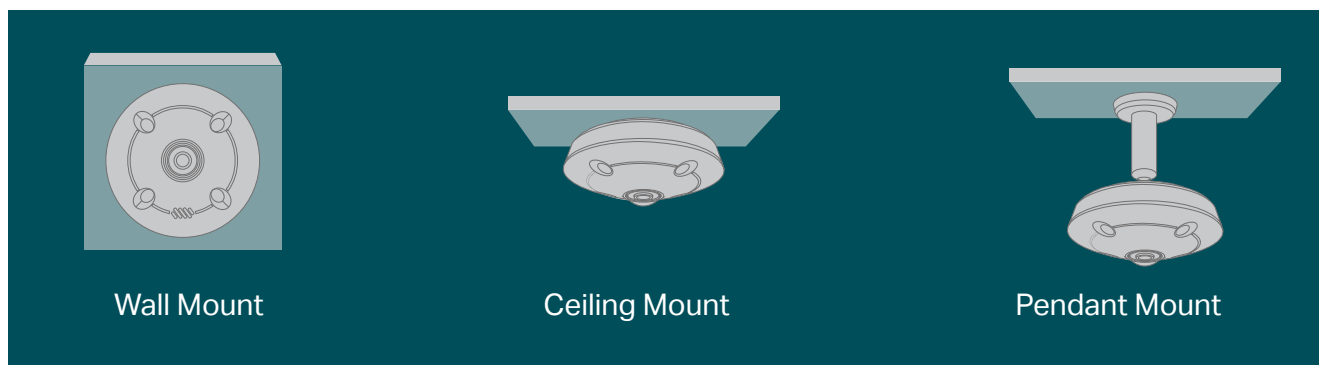

## // Smart Detection

Intrusion Detection

Line-Crossing Detection

Abnormal Sound Detection

Region Entering Detection

Region Exiting Detection

## // VIGI Surveillance Solution

The VIGI professional surveillance system by TP-Link is dedicated to protecting the business that you've worked hard to build—whenever, wherever.

Outstanding functions, reliable quality guarantees, and simplified installation work together to ensure your business stays safe and sound.

## // Flexible Installation

Find the perfect vantage point by simply securing your camera to the ceiling, wall, or pendant.\*