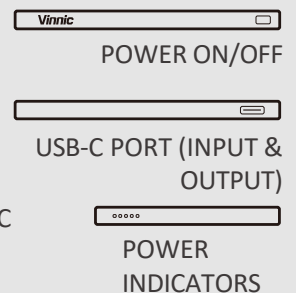

MAGNETIC
WIRELESS
CHARGER