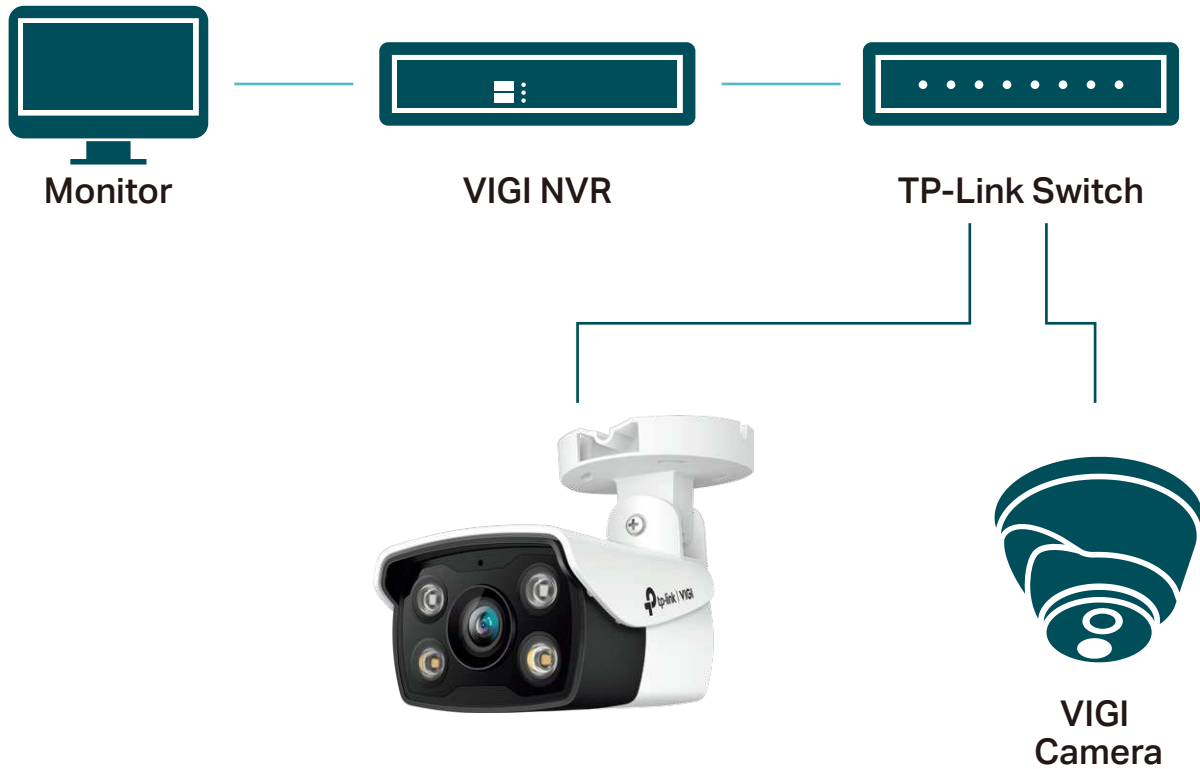

**Region
Intrusion**

**Object Removal
Detection**

**Region Exiting
Detection**

Line-Crossing

**Camera
Tampering**

**Object Abandoned
Detection**

**Region Entering
Detection**

// SmartVid

Smart IR

Keeps objects from being under-rendered when far away or overexposed when close to camera at night.

Wide Dynamic Range

Adjusts for lighting contrast to minimize shadowing effects and renders images true to life.

3D DNR

Removes abnormal pixelation to provide clearer video and eliminate distortion.

// VIGI Surveillance Solution

The VIGI professional surveillance system by TP-Link is dedicated to protecting the business that you've worked hard to build—whenever, wherever.

Outstanding functions, reliable quality guarantees, and simplified installation work together to ensure your business stays safe and sound.

// Flexible Installation

Find the perfect vantage point by simply securing your camera to the ceiling, wall, or pole.