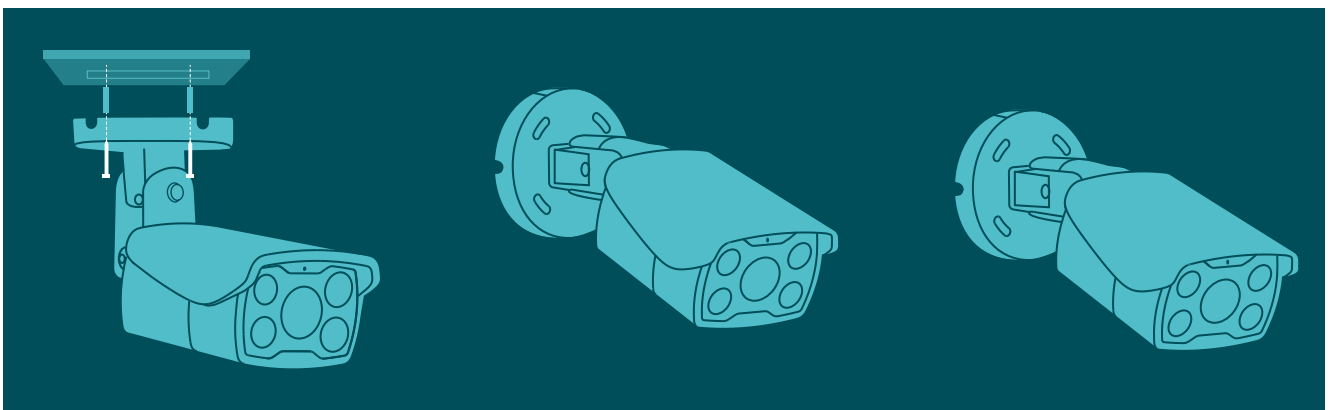

Smart IR

Keeps objects from being under-rendered when far away or overexposed when close to camera at night.

Wide Dynamic Range

Adjusts for lighting contrast to minimize shadowing effects and renders images true to life.

3D DNR

Removes abnormal pixelation to provide clearer video and eliminate distortion.

// VIGI Surveillance Solution

The VIGI professional surveillance system by TP-Link is dedicated to protecting the business that you've worked hard to build—whenever, wherever.

Outstanding functions, reliable quality guarantees, and simplified installation work together to ensure your business stays safe and sound.

// Flexible Installation

Find the perfect vantage point by simply securing your camera to the ceiling, wall, or pole.