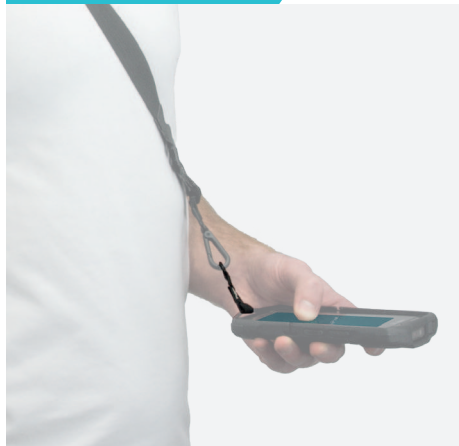

ACCESSORIES

1
YEAR
WARRANTY

UNIVERSAL TEXTILE FIXING RING

Ref. 001089

Universal textile ring

High-strength hypalon ring

1 attachment point

Allows a terminal to be attached at a single point

Compatibility with all terminals

Fixing system compatible with 99% of terminals -
With or without protective case

Shoulder strap compatibility

Compatible with all Mobilis[®] shoulder straps

Dimensions

Compatible with ZEBRA docking inserts/shim

Compatible with Zebra booted and non-booted Inserts/Shims :
SHIM-CRD-NGTC5 (pack of 2)
Compatible with Zebra charging accessories: Single Slot (CRD-NGTC5-2SC1B / CRD-NGTC5-2SE1B) and Multi Slot Cradle (CRD-NGTC5-5SC5D / CRD-NGTC5-5SE5D / CDR-NGTC5-5SC4B)