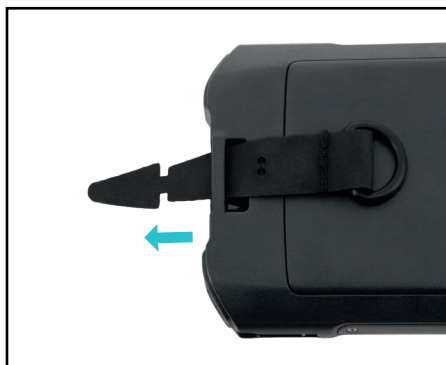

ACCESSORIES

INSTALLATION DE LA BOUCLE TEXTILE DANS LE TERMINAL OU LA COQUE INSTALLATION OF THE TEXTILE HOOK IN THE TERMINAL OR THE CASE

REF 001089

COMPATIBLE AVEC 99% DES TERMINAUX DU MARCHÉ
COMPATIBLE WITH 99% OF THE TERMINALS ON THE MARKET

1. **1** PASSER LA FLÈCHE VERS LE BAS DANS L'ENCOCHE DU TERMINAL OU DE LA COQUE
   PASS THE DOWNWARD ARROW THROUGH THE NOTCH OF THE TERMINAL OR THE CASE