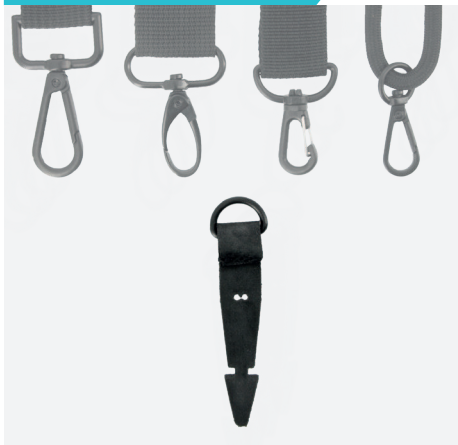

ACCESSORIES

1
YEAR
WARRANTY

UNIVERSAL TEXTILE FIXING RING

Ref. 001089

Universal textile ring

High-strength hypalon ring

1 attachment point

Allows a terminal to be attached at a single point

Compatibility with all terminals

Fixing system compatible with 99% of terminals -
With or without protective case

Shoulder strap compatibility

Compatible with all Mobilis[®] shoulder straps

Dimensions

Compatible with ZEBRA docking inserts/shim

Compatible with Zebra booted and non-booted Inserts/Shims :
SHIM-CRD-NGTC5 (pack of 2)
Compatible with Zebra charging accessories: Single Slot (CRD-NGTC5-2SC1B / CRD-NGTC5-2SE1B) and Multi Slot Cradle (CRD-NGTC5-5SC5D / CRD-NGTC5-5SE5D / CDR-NGTC5-5SC4B)