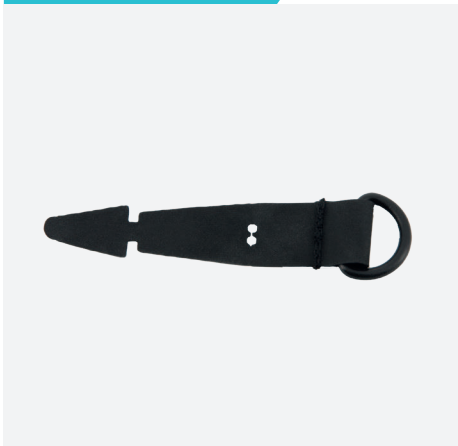

ACCESSORIES

1
YEAR
WARRANTY

UNIVERSAL TEXTILE FIXING RING

Ref. 001089

Universal textile ring

High-strength hypalon ring

1 attachment point

Allows a terminal to be attached at a single point

Compatibility with all terminals

Fixing system compatible with 99% of terminals -
With or without protective case

Shoulder strap compatibility

Compatible with all Mobilis[®] shoulder straps

Dimensions

Compatible with ZEBRA docking inserts/shim

Compatible with Zebra booted and non-booted Inserts/Shims :
SHIM-CRD-NGTC5 (pack of 2)
Compatible with Zebra charging accessories: Single Slot (CRD-NGTC5-2SC1B / CRD-NGTC5-2SE1B) and Multi Slot Cradle (CRD-NGTC5-5SC5D / CRD-NGTC5-5SE5D / CDR-NGTC5-5SC4B)