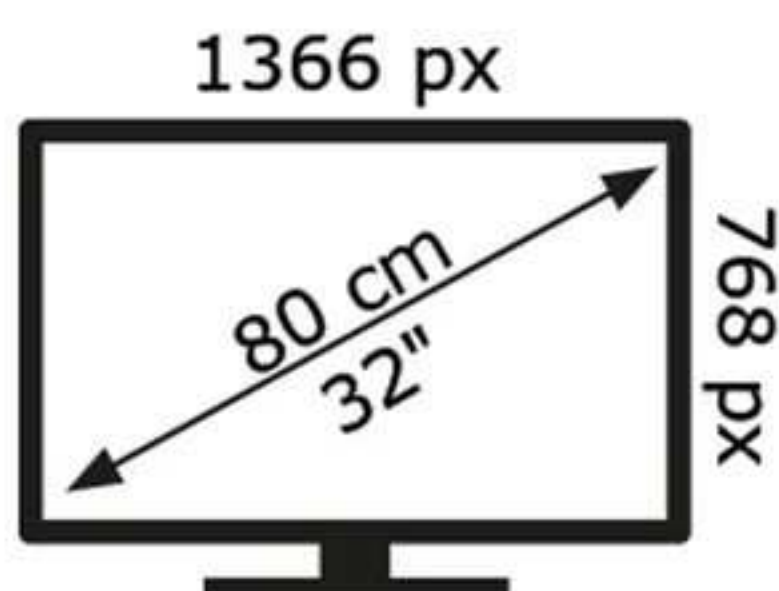

# ENERG

**LENCO**

LED-3263BK

**32** kWh/1000h

ABCDE**F**G

**32** kWh/1000h

2019/2013

50639753