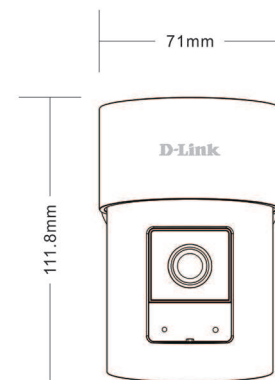

WPA3/TLS Encryption

Dual encryption for more data protection

IP65 Outdoor Protection

IP65 rated outdoor protection to protect the camera from rain and dust

General	
Video Compression	H.265 & H.264
Max. Resolution	4 Megapixel (QHD)
Max. Frame	1440p (2560 x 1440)
Image Sensor	1/2.7" Progressive CMOS sensor
Day & Night - IR LED	7 m (23 ft)
Focal Length	3.3 mm
Aperture	F2.0
Angle of View	(H) 105.4° (V) 56.4° (D) 125°
Motorized Pan	Yes (-135° to +135° total 270°)
Audio	Built-in microphone and speaker
Audio Codec	MPEG-2 AAC LC

Physical	
Power Input	100 to 240 V AC, 50/60 Hz
Power Output	12V 1A
Max. Power Consumption	7 W
Cable Length	Device: 1 m (3.28 ft) Adapter: 3 m (9.84 ft)
Indoor/Outdoor	For outdoor use
Operating Temperature	-25 to 45°C (-13 to 113°F)
Storage Temperature	-20 to 70°C (-4 to 158°F)
Operating/Storage Humidity	Max. 90% non-condensing
Weight	342 g (12 oz)
Dimensions	71 x 111.8 x 70 mm (2.8 x 4.4 x 2.75 in)
Certifications	CE, FCC, IC, RCM, NCC, BSMI