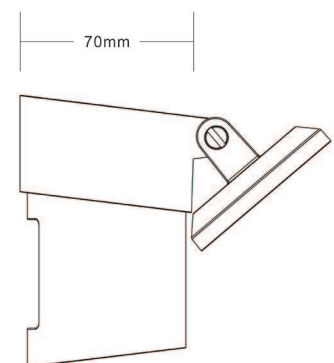

WPA3/TLS Encryption

Dual encryption for more data protection

IP65 Outdoor Protection

IP65 rated outdoor protection to protect the camera from rain and dust

General	
Video Compression	H.265 & H.264
Max. Resolution	4 Megapixel (QHD)
Max. Frame	1440p (2560 x 1440)
Image Sensor	1/2.7" Progressive CMOS sensor
Day & Night - IR LED	7 m (23 ft)
Focal Length	3.3 mm
Aperture	F2.0
Angle of View	(H) 105.4° (V) 56.4° (D) 125°
Motorized Pan	Yes (-135° to +135° total 270°)
Audio	Built-in microphone and speaker
Audio Codec	MPEG-2 AAC LC

Physical	
Power Input	100 to 240 V AC, 50/60 Hz
Power Output	12V 1A
Max. Power Consumption	7 W
Cable Length	Device: 1 m (3.28 ft) Adapter: 3 m (9.84 ft)
Indoor/Outdoor	For outdoor use
Operating Temperature	-25 to 45°C (-13 to 113°F)
Storage Temperature	-20 to 70°C (-4 to 158°F)
Operating/Storage Humidity	Max. 90% non-condensing
Weight	342 g (12 oz)
Dimensions	71 x 111.8 x 70 mm (2.8 x 4.4 x 2.75 in)
Certifications	CE, FCC, IC, RCM, NCC, BSMI