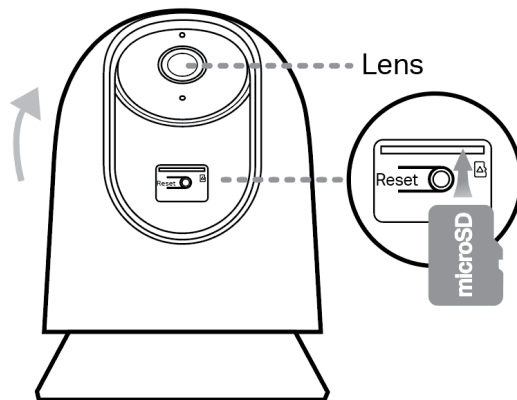

// Specifications

Network

- Wireless Rate:
  11Mbps(802.11b)
  54Mbps(802.11g)
  72.2Mbps(802.11n)
- Frequency: 2.4GHz
- Wireless Security: WPA/WPA2-PSK
- Security: 128 bit AES encryption with SSL/TLS
- Protocol: TCP/IP, DHCP, ICMP, DNS, NTP, HTTPS, TCP, UDP

Others

- Certification: CE, NCC, BSMI, NTRA, KC, RCM, ONVIF
- Package Contents:
  Pan/Tilt Home Security Wi-Fi Camera (MC200) × 1
  Power Adapter × 1
  Mounting Anchors × 2
  Mounting Screws × 2
  Mounting Template Sticker × 1
  Quick Start Guide
- Operating Temperature: 0 °C ~ 40 °C (32°F ~ 104°F)
- Storage Temperature: -40°C~60°C (-40°F~140°F)
- Operating Humidity: 10%~90%RH, Non-condensing
- Storage Humidity: 0%~90%RH, Non-condensing

Specifications are subject to change without notice.

*microSD card sold separately.

†Subscribe for cloud storage at <https://www.mercusys.com/cameracare/>

*The maximum supported video frame rate depends on local power supply specifications. In regions with 60 Hz power, up to 30 FPS can be achieved; in regions with 50 Hz power, the maximum is 25 FPS.