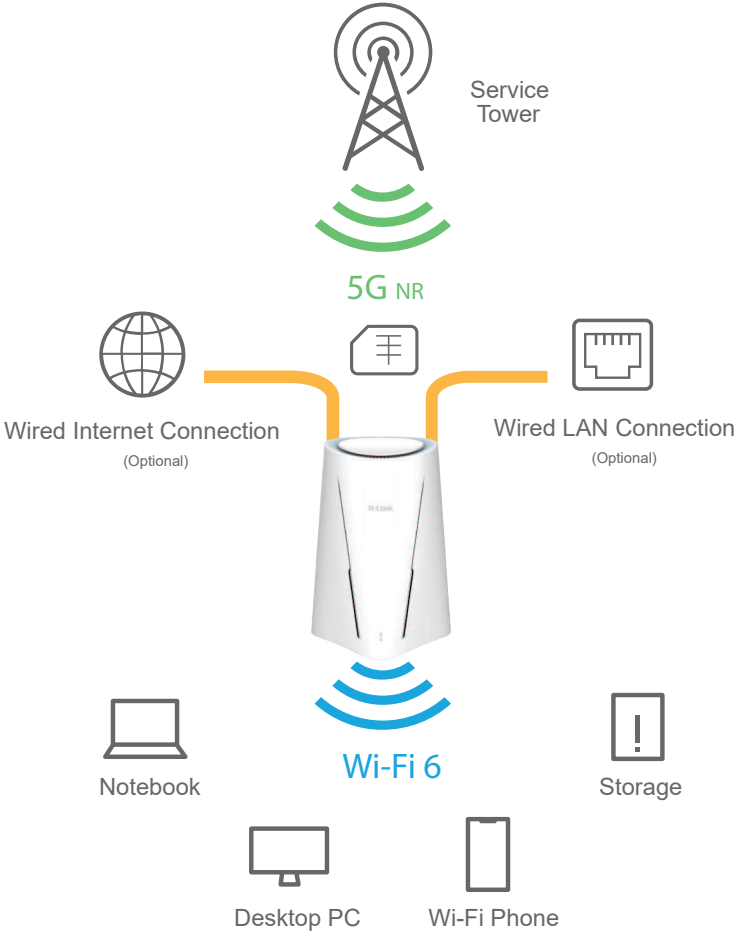

Network Setup