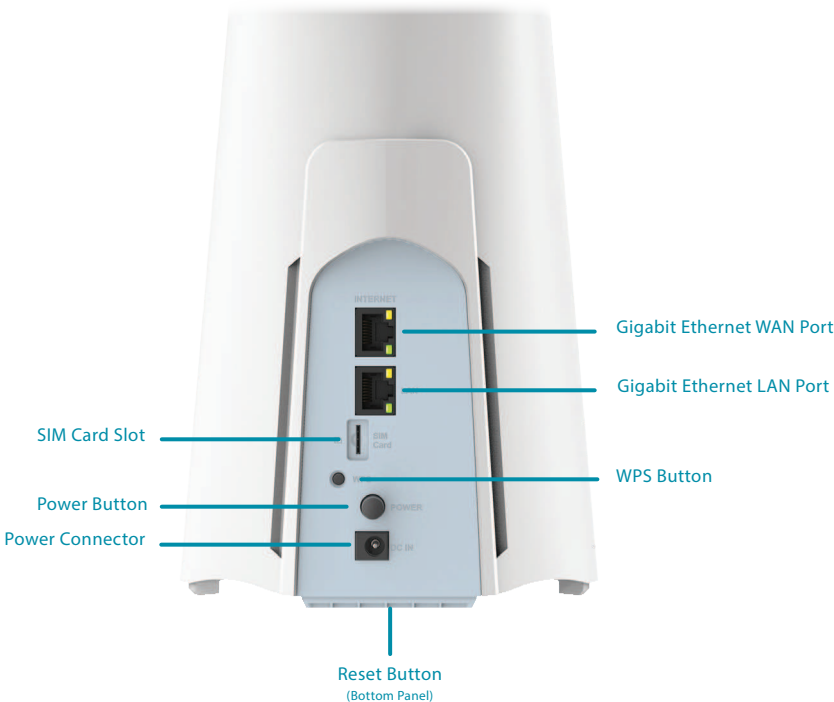

Network Setup

Rear Panel