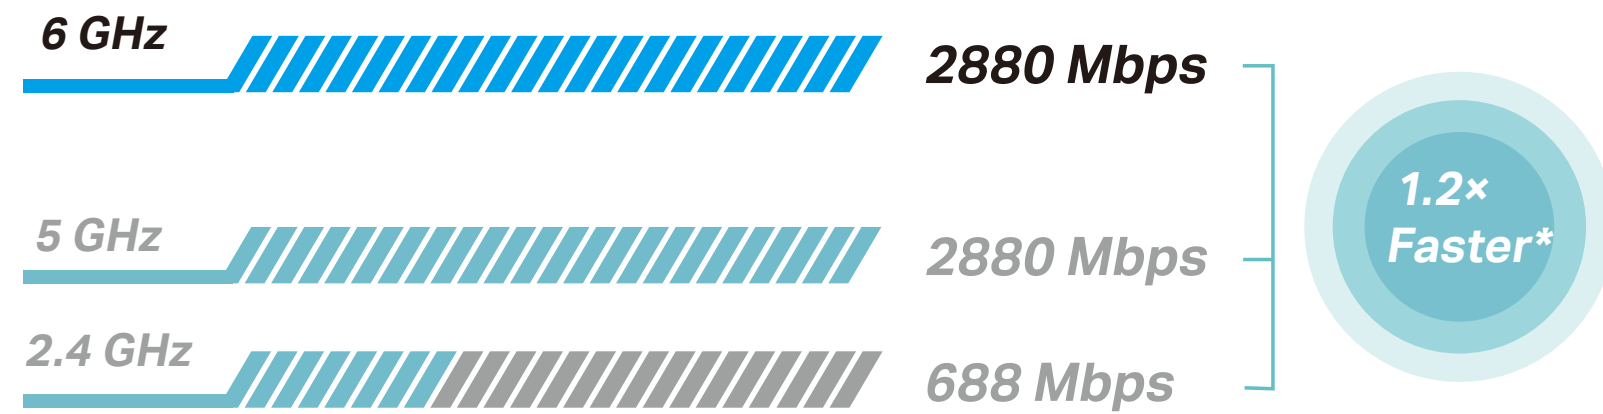

Highlights

Upgrade Your PC to Cutting-edge Wi-Fi 7

Wi-Fi 7 offers the forefront of technology to maximize the 6 GHz band. With 4096-QAM, TBE400UH delivers peak rates 1.2× faster than Wi-Fi 6/6E adapters, ensuring a seamless network experience. ^{†*}