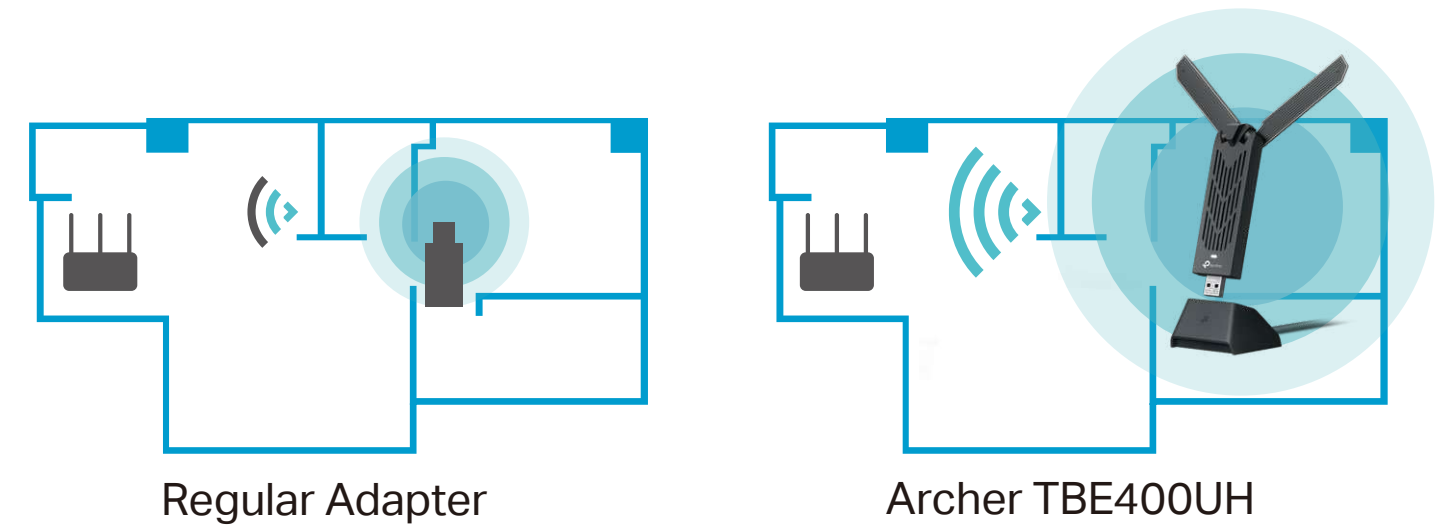

## Boost Your Wi-Fi Reception

Two bifurcated high-gain antennas and a detachable cradle with a 1.2-meter cable combine with beamforming technology to concentrate Wi-Fi signals toward your router for enhanced reception and reliable connections from a distance.