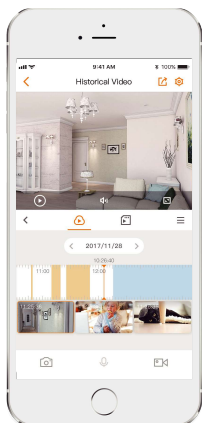

Diversified Storage

Supports NVR, Cloud Storage or Micro SD card (up to 512GB)

Stay close with what you care

With Cloud service, you will have access to what you care as long as Internet is available. You can record daily or motion videos on Cloud and playback anytime anywhere.