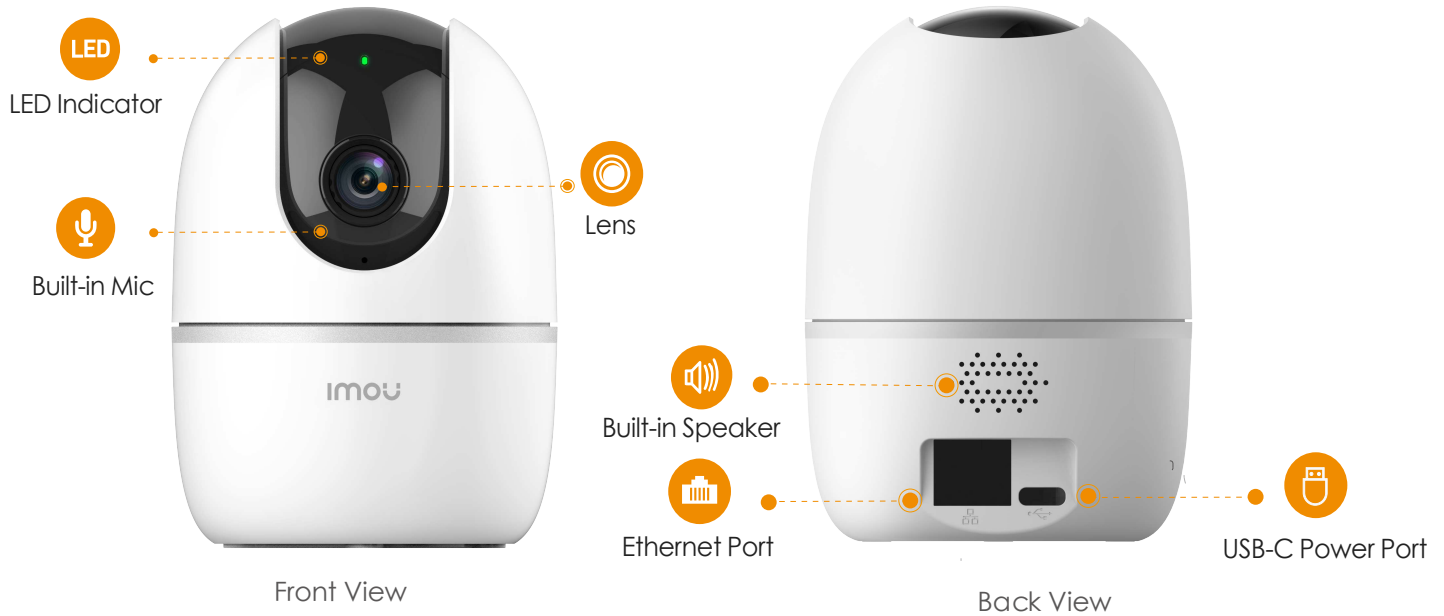

imou

A1 2MP-H3

2MP H.265 Wi-Fi Pan & Tilt Camera

With 2MP live monitoring and 0~355° pan & -5~80° tilt features, A1 2MP ensures every corner of your home completely covered. Human Detection quickly finds human targets in images and immediately sends a notification to you. Privacy Mode helps protect your personal privacy when you are home, and Smart Tracking function lets the camera follows moving objects when it detects motion.

H.265 2MP

See more than 720P

Human Detection

Quickly find human targets in you home

Auto-cruise

Survey the area 360° horizontally or cruise between favorite points

Smart Tracking

Automatically tracks moving objects

Abnormal Sound Alarm

Sends alerts to your smartphone when it detects abnormal sound

Built-in Siren

Scare stangers away from your home

Two-way Talk

Communicate with family and pets easily

Privacy Mode

Hide the lens to protect your personal privacy

Diversified Storage

Supports NVR, Cloud Storage or Micro SD card (up to 512GB)

Stay close with what you care

With Cloud service, you will have access to what you care as long as Internet is available. You can record daily or motion videos on Cloud and playback anytime anywhere.