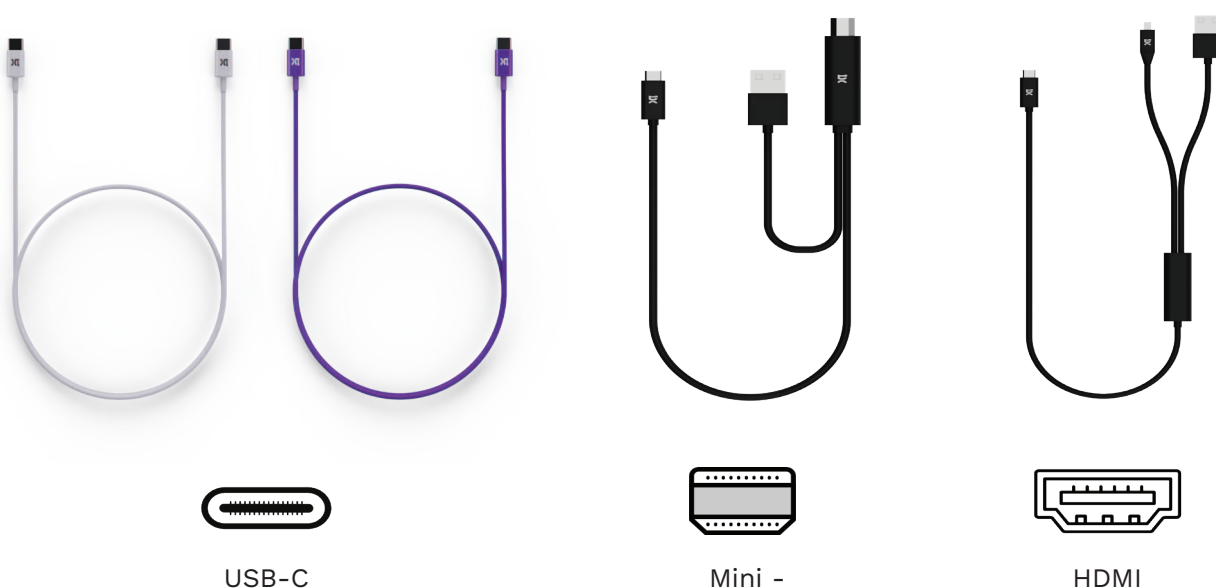

espresso Cables

espresso connects to your host device by a single cable. A 1 metre USB-C to USB-C cable is supplied in the box. We sell a range of cables to suit your host device including Mini Display Port, HDMI and different length

Specifications:

Cable	Protocol	Port Compatibilty	Length	Colour	EAN
USB-C	DP 1.4	USB-C to USB-C	1m/3ft	White	9356717010117
USB-C	DP 1.4	USB-C to USB-C	1m/3ft	Purple	9356717010353
USB-C	DP 1.4	USB-C to USB-C	2m/6ft	White	9356717010292
HDMI	DP 1.3	HDMI to USB-C	1m/3ft	Black	9356717010230
Mini DP	DP 1.4	Mini DP to USB-C	1m/3ft	Black	9356717010247