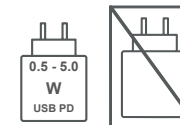

Tones and signals	
Profile	✓
Polyphonic ringtones	✓
Extra loud ringtone	✓
Vibration alarm	✓
Turn keypad tone on/off	✓
Key signal tone of numbers	✓

SOS settings	
SOS key	✓
SOS SMS	✓
SOS numbers	5
SOS sound alarm	✓

Call	
Phone numbers in phonebook	250
Volume settings	7
Hands-free function	✓
Speaker volume control	✓
Headset port	3.5 jack
Mute	✓
Call duration	✓
Conference call	✓

Call list	
Incoming calls	20
Missed calls	20
Dialled calls	20
Call duration	✓

SMS / MMS	
Send	✓
Receive	✓
Call back	✓
Send to selected receivers	✓
Delete	✓
Delete all messages	✓
Forward messages	✓
Text mode / Smart input method	Abc, ABC, abc, 123

Network services	
Caller ID	✓
Call waiting	✓
Forward (all) calls	✓
Forward call if not reachable	✓
Forward call if not answered	✓
Forward call if busy	✓
Forward (all) data	✓
Manual/automatic network selection	✓

Safety	
Lock phone	✓
Turn SIM PIN on/off	✓
Change SIM PIN	✓
Reset to default settings	✓

Extras	
Phone languages	EN/FR/HU/PT/ES/IT/TR/DE/CZ/SL/HR/RO/NL/FI/SV/NO/DA/SK/PL
User guide languages	EN/FR/HU/PT/ES/IT/TR/DE/CZ/SL/HR/RO/NL/FI/SV/NO/DA/SK/PL
Protection class	IP54
Alarm	✓
Calendar	✓
Reminders	✓
Calculator	✓
FM radio	✓
Bluetooth	✓
Photo contact	8
Camera	1.3MP
Micro SD card slot	Up to 64GB

Standard package contents EU	
Mobile phone	✓
Battery	✓
Desktop cradle	✓
Cable USB Typ-C	✓
User guide	DE
Quick guide	FR / IT / NL / EN

Advance data sheet!
Note:
The figure and technical
data do not yet
correspond to the original.

www.beafon.com
info@beafon.com

© Bea-fon Mobile GmbH | 17.02.2026