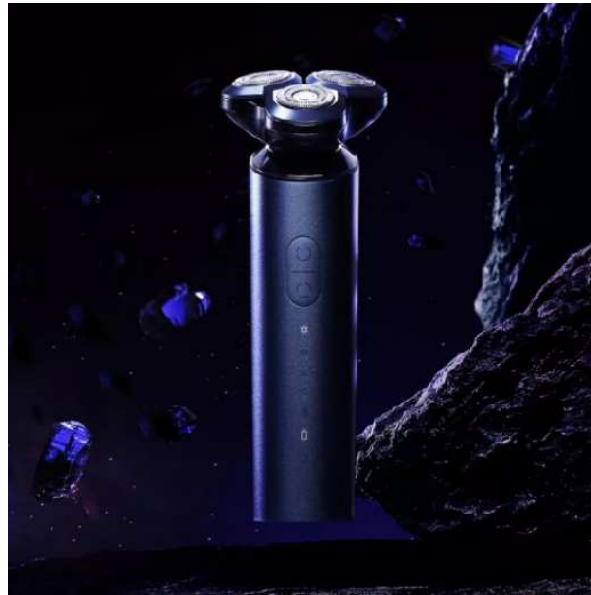

# Xiaomi Electric Shaver S700

Model: S700

EU - ID / SKU: 37610/ BHR5720EU  
GL - ID / SKU:37611/ BHR5721GL

Ceramic Blades with  
Ultra-long Service Life

Full-coverage  
Aluminum Alloy Body

Direct-drive Brushless Motor  
for Quiet Operation

High, Medium & Low Speeds

High precise microporous  
indicator light

Various Charging Methods

## Product Parameters

<b>Battery Capacity</b>	700 mAh	<b>Waterproof Grade</b>	IPX7
<b>Motor Type</b>	Brushless motor	<b>Port Type</b>	Type-C
<b>Battery Duration</b>	60min	<b>Battery Type</b>	Lithium-ion battery
<b>Intensity Levels</b>	3	<b>Power Supply</b>	100-240V~,50/60Hz,0.2A