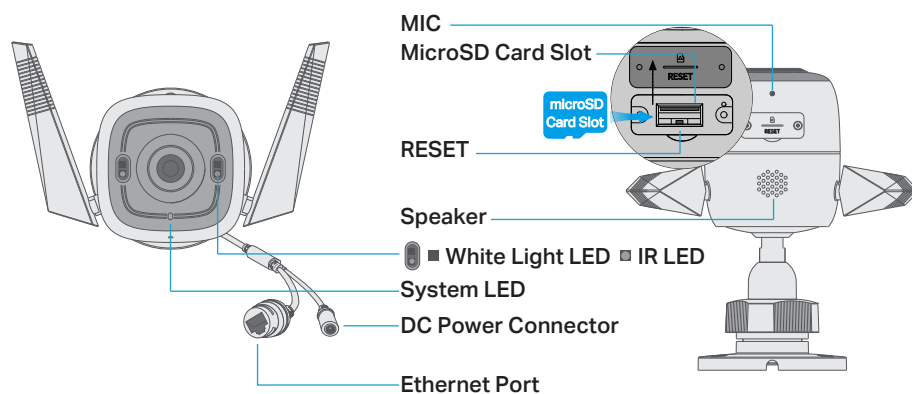

Stores 4MP video directly to a local microSD card[†], offering convenient access to your video footage.

[†]microSD card needs to be purchased separately.

// Specifications

Camera

- Image Sensor: 1/3"
- Resolution: 4MP (2560 × 1440)
- Night Vision: 850 nm IR LED (up to 98 ft)
- Lens: F/NO: 1.61; Focal Length: 3.18 mm

Audio

- Audio Communication: 2-way audio
- Audio Input & Output: Built-in microphone and speaker

Video

- Video Compression: H.264
- Frame Rate: 15fps
- Video Streaming: 4MP

Activity Notifications

- Input Trigger: Motion Detection; Line-Crossing Detection; Area Intrusion Detection; Camera Tampering
- Output Notification: Push notification; Sound/Light alert

// Specifications

Hardware

- Port: Ethernet through RJ45 Port
- Button: RESET button
- LED: System LED; IR LED; White Light
- Adapter Input: 100-240 VAC, 50/60 Hz, 0.3 A
- Adapter Output: 9.0 V, 0.6 A (DC Power)
- External Storage: microSD card slot (Supports 8 GB - 256 GB)
- Dimensions (W x D x H): 5.6*4.1*2.5 in. (142.3*103.4*64.3 mm)