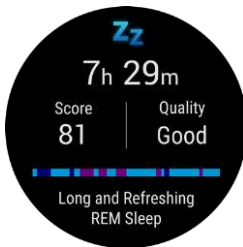

SCREENSHOTS

Health Snapshot

Krafttraining

Body Battery

Sleep Score

HIIT

Garmin Pay

Smart Notifications