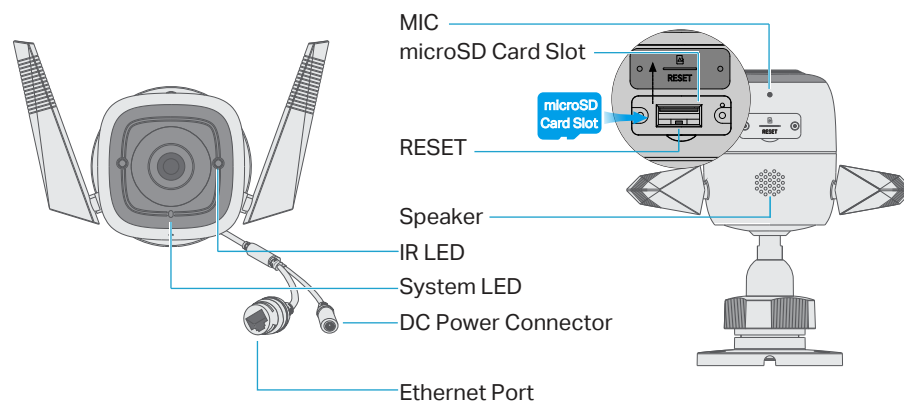

*microSD card needs to be purchased separately.

// Specifications

Camera

- Image Sensor: 1/2.7"
- Resolution: 3MP (2304 × 1296)
- Night Vision: 850 nm IR LED (up to 98 ft)
- Lens: F/NO: 2.2; Focal Length: 3.89 mm
- Viewing Angle: FOV=104°

// Specifications

Hardware

- Port: Ethernet through RJ45 Port
- Button: RESET button
- LED: System LED
- Adapter Input: 100-240 V, 50/60 Hz, 0.3 A
- Adapter Output: 9.0 V, 0.6 A (DC Power)
- External Storage: microSD card slot (Supports up to 128GB)
- Dimensions (W x D x H): 5.6*4.1*2.5 in. (142.3*103.4*64.3 mm)