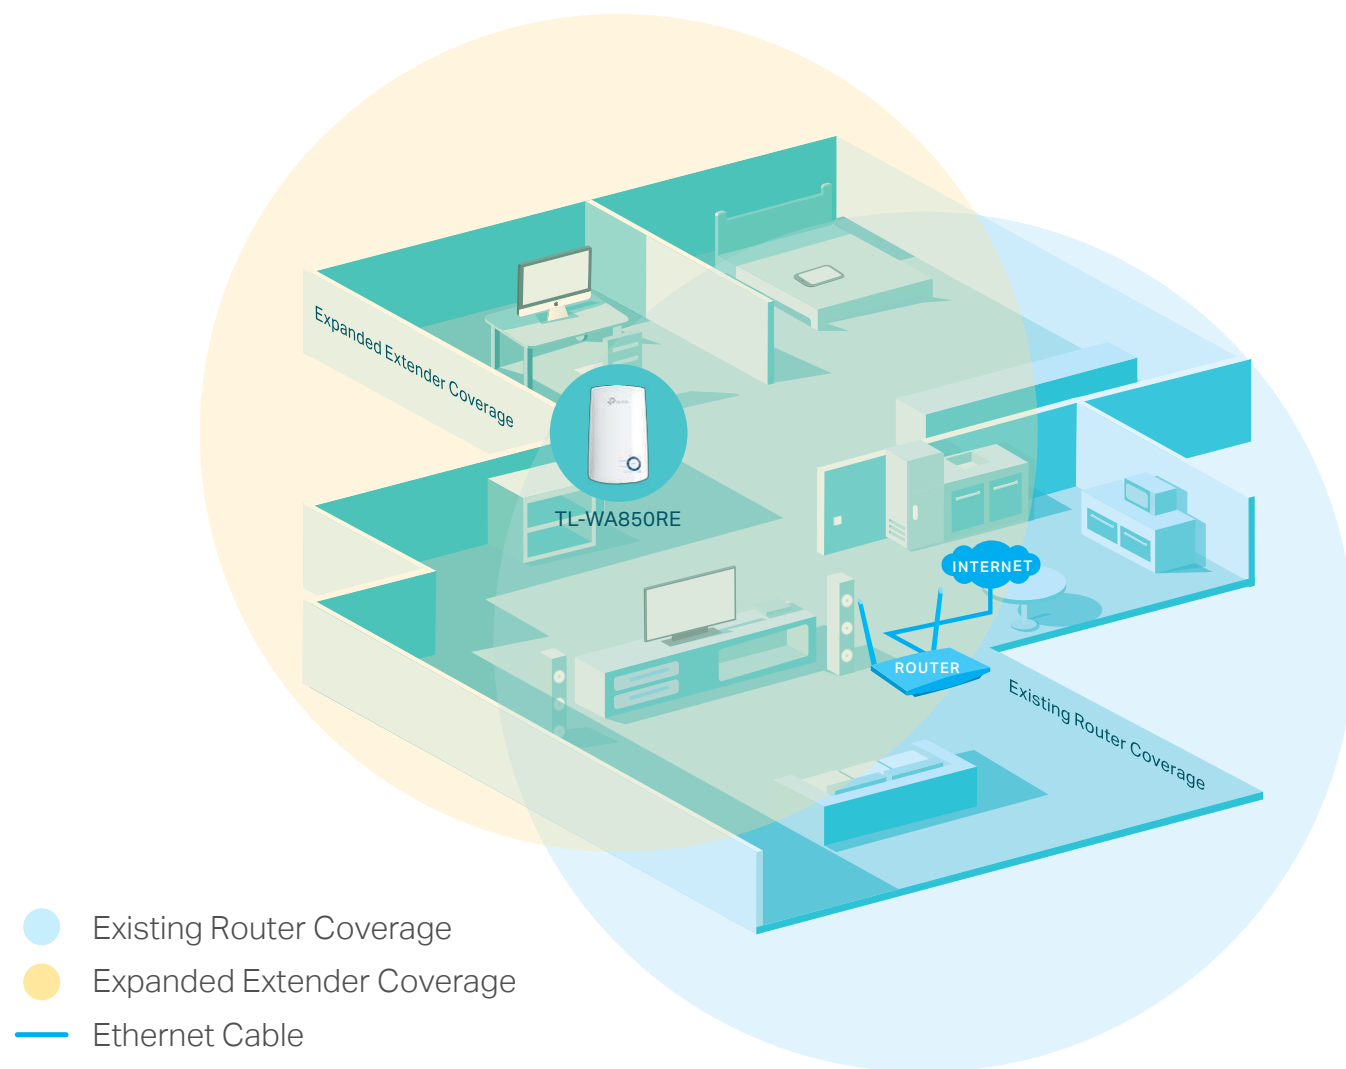

# 300Mbps Wi-Fi Range Extender

Stable Wi-Fi Extension

TL-WA850RE

Easy Setup

Tether App

Access Point Mode

## Extend the Range of Your Wi-Fi Network

The 300Mbps Wi-Fi Range Extender connects to your router wirelessly, strengthening and expanding its signal into areas it can't reach on its own, achieving speed of 300Mbps.

## Perfect Location at a Glimpse

The Intelligent Signal lights help you quickly find the best location to install the range extender.