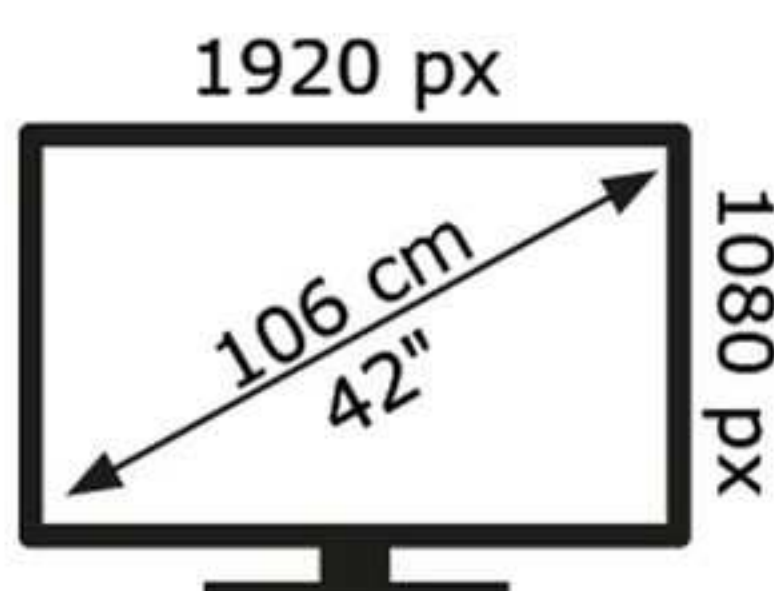

# ENERGY

**LENCO**

LED-4243BK

**40** kWh/1000h

ABCDEF**E**FG

**40** kWh/1000h

2019/2013

50639757