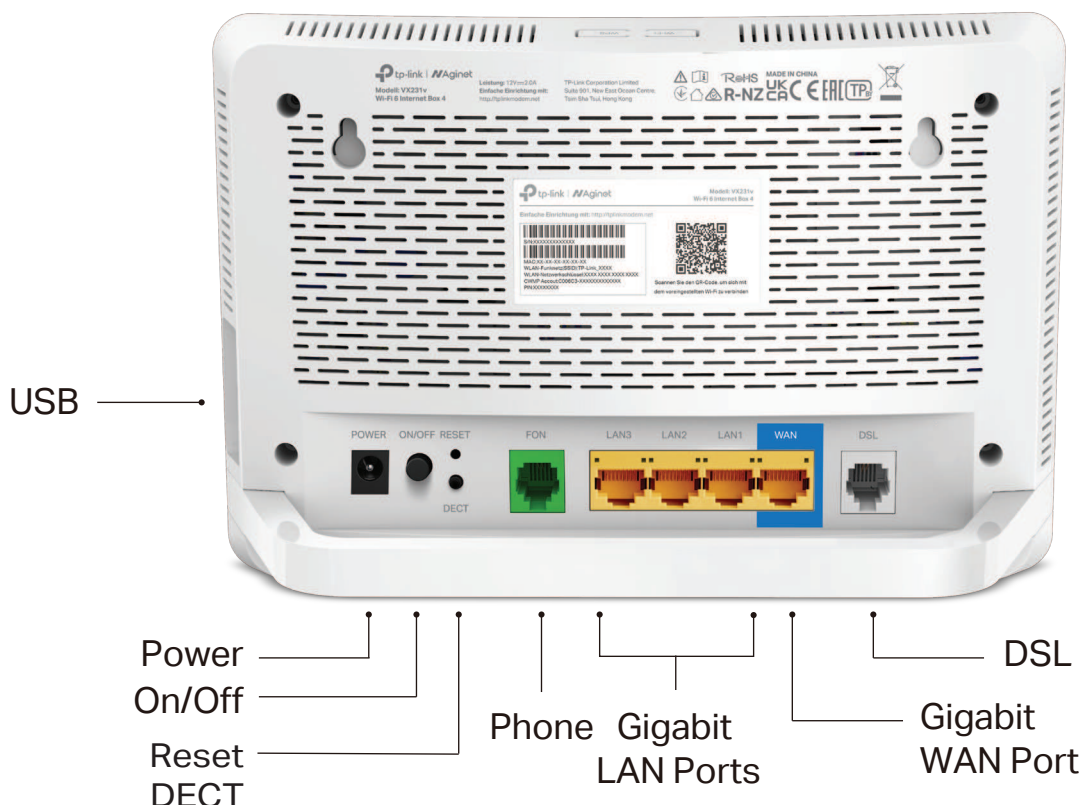

Features

Versatile Connectivity

Fully compatible with VDSL2/ADSL2+/ADSL2/ADSL standards, fiber, and cable connections through the Ethernet ports, and 3G/4G internet services through the USB port..

Standard Mesh Technology

VX231v adopts standard EasyMesh technology. All compatible units can work together to form a mesh network to cover every corner of the a home.

Efficient Wi-Fi for Every Device

MU-MIMO technology serves multiple devices at once. No more bandwidth congestion or latency. All devices get their data faster, and Wi-Fi is used more efficiently.

Far-Reaching Wi-Fi Coverage

BSS Coloring technology ensures smooth and stable connections by eliminating signal interference from your neighbors, while Beamforming delivers a stronger and far-reaching network.

Hardware Overview