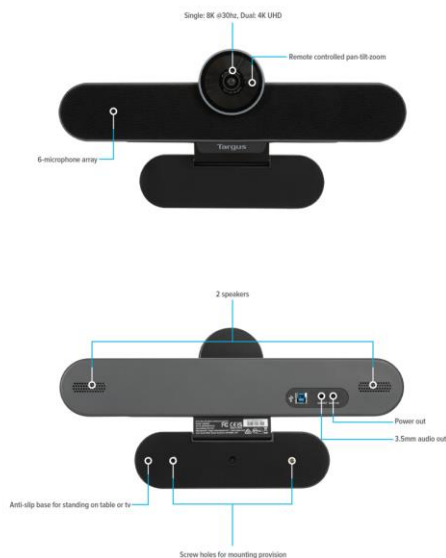

### What's in the Box:

- AEM350
- Remote Control
- AC Adapter
- Webcam cover
- USB Cable (2 m)
- User Guide
- AAA Battery x2
- Screws x4
- Drywall Anchors x4
- L Bracket
- Thumb screws

### Voice

Microphones	6 microphones array
Microphone coverage	180-degrees
Microphone pickup range	Up to 6 m
Beamforming	Yes
Full Duplex	Yes
Frequency response	120 Hz – 16 kHz
Sensitivity	-26 dB +/- 1dB
Sampling rate	48 KHz
Distortion	N/A
Noise Reduction/ Cancelling	Yes - Noise suppressing algorithm
Acoustic Echo Cancelling	Yes
Recommend number of participants	Up to 8
Other Microphone features	AGC (Automatic Gain Control)

### Dimensions

Length x Width x Height (cm)	35.2 x 11.85 x 7.55 cm
Weight (kg)	0.89 Kg (AEM350 only) 1.3 Kg (with other accessory)